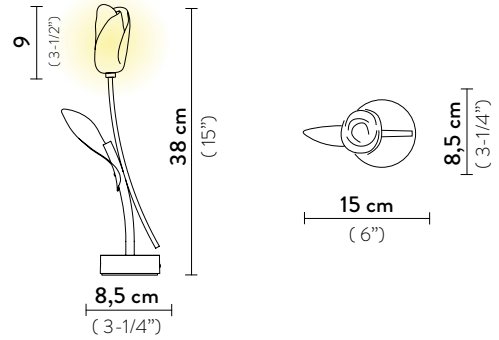

Weight: net 0,5 Kg - gross 0,8 Kg

Packaging: 19 x 17 x h. 48 cm

FINISH	PRODUCT CODE	EAN CODE	DETAILS
 <p>PRISMA/BRASS BLACK PRISMA/BRASS WHITE</p>	TULT000PRS000BDBLBEU BLACK BASE	8024727097947	 <p>MATTE BLACK MATTE WHITE</p>
	TULT000PRS000BDWHBEU WHITE BASE	8024727097930	
ACCESSORIES			
USB MULTICHARGER 20 PORTS ACC00CHAP020_000			

Weight: net 1,1 lbs - gross 1,76 lbs

Packaging: 7,48 x 6,69 x h. 18,9 in

FINISH	PRODUCT CODE	EAN CODE	DETAILS
 <p>PRISMA/BRASS BLACK PRISMA/BRASS WHITE</p>	TULT000PRS000BDBLBUS BLACK BASE	8024727098470	 <p>MATTE BLACK MATTE WHITE</p>
	TULT000PRS000BDWHBUS WHITE BASE	8024727098494	
ACCESSORIES USB MULTICHARGER 20 PORTS ACC00CHAP020_000			