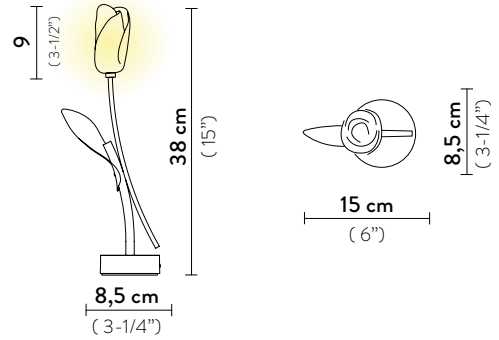

TULIP BATTERY

Light Source: 1 X 1,3W Battery LED - 150 Lumen - 3.000 Kelvin

Dimmable: with integrated dimmer

Materials: Lentiflex®, anodized aluminium

With: at max intensity around 6.5 hours duration, at min intensity around 60 hours duration

Weight: net 0,5 Kg - gross 0,8 Kg

Packaging: 19 x 17 x h. 48 cm

FINISH	PRODUCT CODE	EAN CODE	DETAILS
 <p>PRISMA/BRASS BLACK PRISMA/BRASS WHITE</p>	TULT000PRS000BDBLBEU BLACK BASE	8024727097947	 <p>MATTE BLACK MATTE WHITE</p>
	TULT000PRS000BDWHBEU WHITE BASE	8024727097930	
ACCESSORIES			
USB MULTICHARGER 20 PORTS ACC00CHAP020_000			

Weight: net 1,1 lbs - gross 1,76 lbs

Packaging: 7,48 x 6,69 x h. 18,9 in

FINISH	PRODUCT CODE	EAN CODE	DETAILS
 <p>PRISMA/BRASS BLACK PRISMA/BRASS WHITE</p>	TULT000PRS000BDBLBUS BLACK BASE	8024727098470	 <p>MATTE BLACK MATTE WHITE</p>
	TULT000PRS000BDWHBUS WHITE BASE	8024727098494	
ACCESSORIES USB MULTICHARGER 20 PORTS ACC00CHAP020_000			