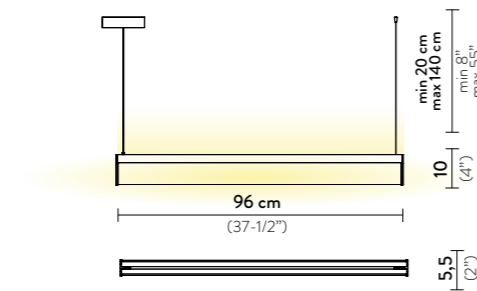

MODULA SUSPENSION

Light Source: 35W - 100~130 Vac/24 Vdc - 3.771 Lumen - 3.000 Kelvin - CRI >90, Integrated LED
Dimmable: Triac Trailing Edge
Materials: Lentiflex®, Abs
Weight: net 3,53 lbs - gross 5,29 lbs
Packaging: 45,28 x 6,3 x h. 6,3 in