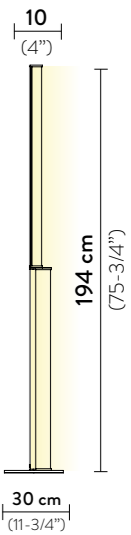

MODULA SUSPENSION DOUBLE

Light Source: 70W - 200~240 Vac/24 Vdc - 7.542 Lumen - 3.000 Kelvin - CRI >90, Integrated LED
 Dimmable: Triac Trailing Edge
 Materials: Lentiflex®, Abs
 Weight: net 3,1 Kg - gross 3,6 Kg
 Packaging: 115 x 16 x h. 16 cm

MODULA SUSPENSION

Light Source: 35W - 200~240 Vac/24 Vdc - 3.771 Lumen - 3.000 Kelvin - CRI >90, Integrated LED
 Dimmable: Triac Trailing Edge
 Materials: Lentiflex®, Abs
 Weight: net 1,6 Kg - gross 2,4 Kg
 Packaging: 115 x 16 x h. 16 cm

MODULA FLOOR LINEAR

Light Source: 70W - 100~240 Vac/24 Vdc - 7.542 Lumen - 3.000 Kelvin - CRI >90, Integrated LED
 Dimmable: with integrated dimmer
 Materials: Lentiflex®, Abs
 Weight: net 5,75 Kg - gross 8,6 Kg
 Packaging: 206 x 16 x h. 16 cm

MODULA FLOOR TWISTED

Light Source: 70W - 100~240 Vac/24 Vdc - 7.542 Lumen - 3.000 Kelvin - CRI >90, Integrated LED
 Dimmable: with integrated dimmer
 Materials: Lentiflex®, Abs
 Weight: net 5,75 Kg - gross 8,6 Kg
 Packaging: 206 x 16 x h. 16 cm