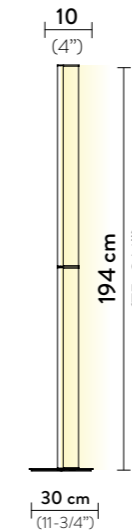

MODULA FLOOR LINEAR

Light Source: 70W - 100~240 Vac/24 Vdc - 7.542 Lumen - 3.000 Kelvin - CRI >90, Integrated LED
Dimmable: with integrated dimmer
Materials: Lentiflex®, Abs
Weight: net 12,67 lbs - gross 18,96 lbs
Packaging: 81,1 x 6,3 x h. 6,3 in

MODULA FLOOR TWISTED

Light Source: 70W - 100~240 Vac/24 Vdc - 7.542 Lumen - 3.000 Kelvin - CRI >90, Integrated LED
Dimmable: with integrated dimmer
Materials: Lentiflex®, Abs
Weight: net 12,67 lbs - gross 18,96 lbs
Packaging: 81,1 x 6,3 x h. 6,3 in