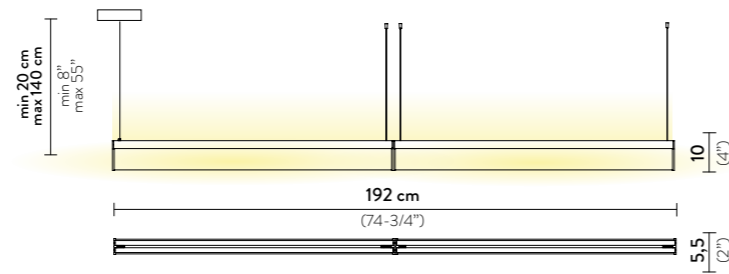

MODULA SUSPENSION DOUBLE

Light Source: 70W - 200~240 Vac/24 Vdc - 7.542 Lumen - 3.000 Kelvin - CRI >90, Integrated LED
 Dimmable: Triac Trailing Edge
 Materials: Lentiflex®, Abs
 Weight: net 3,1 Kg - gross 3,6 Kg
 Packaging: 115 x 16 x h. 16 cm

MODULA SUSPENSION

Light Source: 35W - 200~240 Vac/24 Vdc - 3.771 Lumen - 3.000 Kelvin - CRI >90, Integrated LED
 Dimmable: Triac Trailing Edge
 Materials: Lentiflex®, Abs
 Weight: net 1,6 Kg - gross 2,4 Kg
 Packaging: 115 x 16 x h. 16 cm

MODULA FLOOR LINEAR

Light Source: 70W - 100~240 Vac/24 Vdc - 7.542 Lumen - 3.000 Kelvin - CRI >90, Integrated LED
 Dimmable: with integrated dimmer
 Materials: Lentiflex®, Abs
 Weight: net 5,75 Kg - gross 8,6 Kg
 Packaging: 206 x 16 x h. 16 cm

MODULA FLOOR TWISTED

Light Source: 70W - 100~240 Vac/24 Vdc - 7.542 Lumen - 3.000 Kelvin - CRI >90, Integrated LED
 Dimmable: with integrated dimmer
 Materials: Lentiflex®, Abs
 Weight: net 5,75 Kg - gross 8,6 Kg
 Packaging: 206 x 16 x h. 16 cm