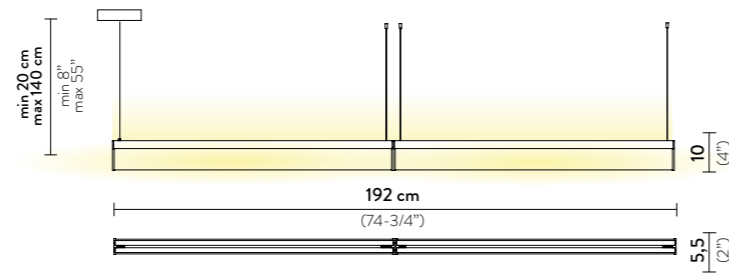

MODULA SUSPENSION DOUBLE

Light Source: 70W - 100~130 Vac/24 Vdc - 7.542 Lumen - 3.000 Kelvin - CRI >90, Integrated LED
Dimmable: Triac Trailing Edge
Materials: Lentiflex®, Abs
Weight: net 6,83 lbs - gross 7,94 lbs
Packaging: 45,28 x 6,3 x h. 6,3 in