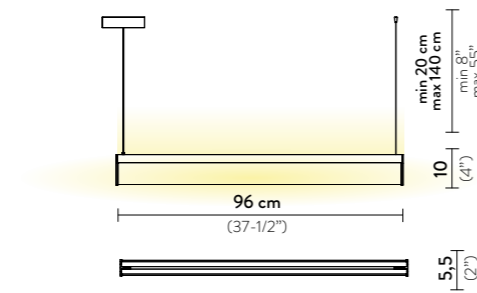

MODULA SUSPENSION DOUBLE

Light Source: 70W - 200~240 Vac/24 Vdc - 7.542 Lumen - 3.000 Kelvin - CRI >90, Integrated LED
 Dimmable: Triac Trailing Edge
 Materials: Lentiflex®, Abs
 Weight: net 3,1 Kg - gross 3,6 Kg
 Packaging: 115 x 16 x h. 16 cm

MODULA SUSPENSION

Light Source: 35W - 200~240 Vac/24 Vdc - 3.771 Lumen - 3.000 Kelvin - CRI >90, Integrated LED
 Dimmable: Triac Trailing Edge
 Materials: Lentiflex®, Abs
 Weight: net 1,6 Kg - gross 2,4 Kg
 Packaging: 115 x 16 x h. 16 cm

MODULA FLOOR LINEAR

Light Source: 70W - 100~240 Vac/24 Vdc - 7.542 Lumen - 3.000 Kelvin - CRI >90, Integrated LED
 Dimmable: with integrated dimmer
 Materials: Lentiflex®, Abs
 Weight: net 5,75 Kg - gross 8,6 Kg
 Packaging: 206 x 16 x h. 16 cm

MODULA FLOOR TWISTED

Light Source: 70W - 100~240 Vac/24 Vdc - 7.542 Lumen - 3.000 Kelvin - CRI >90, Integrated LED
 Dimmable: with integrated dimmer
 Materials: Lentiflex®, Abs
 Weight: net 5,75 Kg - gross 8,6 Kg
 Packaging: 206 x 16 x h. 16 cm