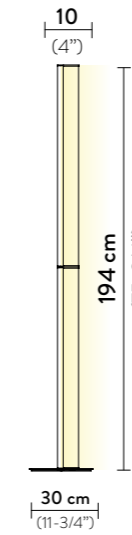

MODULA SUSPENSION DOUBLE

Light Source: 70W - 200~240 Vac/24 Vdc - 7.542 Lumen - 3.000 Kelvin - CRI >90, Integrated LED
 Dimmable: Triac Trailing Edge
 Materials: Lentiflex®, Abs
 Weight: net 3,1 Kg - gross 3,6 Kg
 Packaging: 115 x 16 x h. 16 cm

MODULA SUSPENSION

Light Source: 35W - 200~240 Vac/24 Vdc - 3.771 Lumen - 3.000 Kelvin - CRI >90, Integrated LED
 Dimmable: Triac Trailing Edge
 Materials: Lentiflex®, Abs
 Weight: net 1,6 Kg - gross 2,4 Kg
 Packaging: 115 x 16 x h. 16 cm

MODULA FLOOR LINEAR

Light Source: 70W - 100~240 Vac/24 Vdc - 7.542 Lumen - 3.000 Kelvin - CRI >90, Integrated LED
 Dimmable: with integrated dimmer
 Materials: Lentiflex®, Abs
 Weight: net 5,75 Kg - gross 8,6 Kg
 Packaging: 206 x 16 x h. 16 cm

MODULA FLOOR TWISTED

Light Source: 70W - 100~240 Vac/24 Vdc - 7.542 Lumen - 3.000 Kelvin - CRI >90, Integrated LED
 Dimmable: with integrated dimmer
 Materials: Lentiflex®, Abs
 Weight: net 5,75 Kg - gross 8,6 Kg
 Packaging: 206 x 16 x h. 16 cm