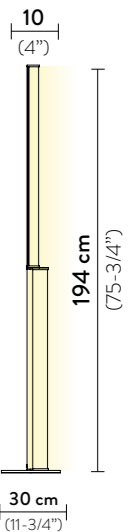

FINISH	SIZE	PRODUCT CODE	EAN CODE	DETAILS
 BLACK CRYSTAL	DOUBLE	MODS000PRB01TDB000US	8024727098579	Ø 5,51 x h. 1,77 in CRYSTAL
	SUSPENSION	MODS000PRB01TSG000US	8024727098562	
	ACCESSORIES			
	6M CABLE KIT			
	DALI ACC00DAL0UNI000B0 CASAMBI ACC00CAI0220000G0			
 BLACK PLISSÉ	DOUBLE	MODS000DPB01TDB000US	8024727098616	Ø 5,51 x h. 1,77 in PLISSÉ
	SUSPENSION	MODS000DPB01TSG000US	8024727098609	
	ACCESSORIES			
	6M CABLE KIT			
	DALI ACC00DAL0UNI000B0 CASAMBI ACC00CAI0220000G0			
 LIGHT GREY CRYSTAL	DOUBLE	MODS000PRL01TDB000US	8024727098555	Ø 5,51 x h. 1,77 in CRYSTAL
	SUSPENSION	MODS000PRL01TSG000US	8024727098548	
	ACCESSORIES			
	6M CABLE KIT			
	DALI ACC00DAL0UNI000B0 CASAMBI ACC00CAI0220000G0			
 LIGHT GREY PLISSÉ	DOUBLE	MODS000DPL01TDB000US	8024727098593	Ø 5,51 x h. 1,77 in PLISSÉ
	SUSPENSION	MODS000DPL01TSG000US	8024727098586	
	ACCESSORIES			
	6M CABLE KIT			
	DALI ACC00DAL0UNI000B0 CASAMBI ACC00CAI0220000G0			

FINISH	SIZE	PRODUCT CODE	EAN CODE	DETAILS
 BLACK CRYSTAL	LINEAR	MODFM00PRB00000000US	8024727098661	LINEAR TWISTED
	TWISTED	MODFM00PRB000TW000US		
	ACCESSORIES			
 BLACK PLISSÉ	LINEAR	MODFM00DPB00000000US	8024727098623	LINEAR TWISTED
	TWISTED	MODFM00DPB000TW000US		
	ACCESSORIES			
 LIGHT GREY CRYSTAL	LINEAR	MODFM00PRL00000000US	8024727098746	LINEAR TWISTED
	TWISTED	MODFM00PRL000TW000US		
	ACCESSORIES			
 LIGHT GREY PLISSÉ	LINEAR	MODFM00DPL00000000US	8024727098722	LINEAR TWISTED
	TWISTED	MODFM00DPL000TW000US		
	ACCESSORIES