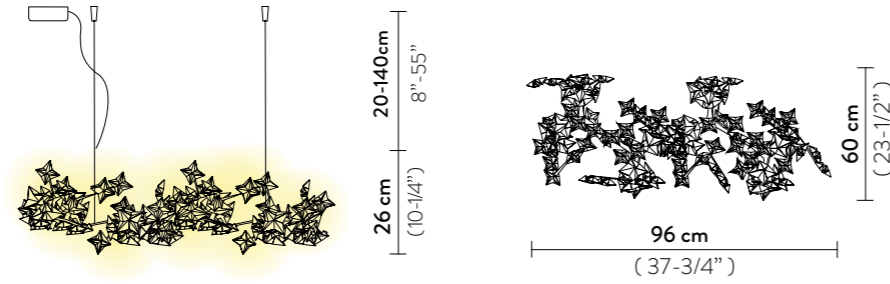

HANAMI SUSPENSION LARGE

Light Source: 10 X 5W G9 LED Filament Bulbs
 Dimmable: with dimmable bulbs
 Materials: Lentiflex®
 With: dimmable bulb included
 Weight: net 2,7 Kg - gross 5,4 Kg
 Packaging: 98 x 51 x h. 36 cm

HANAMI CEILING/WALL

Light Source: 7 X 5W G9 LED Filament Bulbs
 Dimmable: with dimmable bulbs
 Materials: Lentiflex®
 With: dimmable bulbs included
 Weight: net 1,8 Kg - gross 4 Kg
 Packaging: 66 x 64 x h. 25 cm

FINISH	PRODUCT CODE	EAN CODE	CANOPY DETAILS
 PRISMA	HANSL00PRS01R00000EU RED WIRE	8024727087719	Ø 12 x h. 3,2 cm  RED WIRE TRANSP WIRE
	HANSL00PRS01T00000EU TRANSP WIRE	8024727087702	
	ACCESSORIES		
	6M CABLE KIT (must be ordered with lamp) RED WIRE		
6M CABLE KIT (must be ordered with lamp) TRANSP WIRE			

FINISH	PRODUCT CODE	EAN CODE	CANOPY DETAILS
 PRISMA	HANSS00PRS01RG9000EU RED WIRE	8024727087689	Ø 12 x h. 3,2 cm  RED WIRE TRANSP WIRE
	HANSS00PRS01TG9000EU TRANSP WIRE	8024727087696	
	ACCESSORIES		
	6M CABLE KIT (must be ordered with lamp) RED WIRE		
6M CABLE KIT (must be ordered with lamp) TRANSP WIRE			