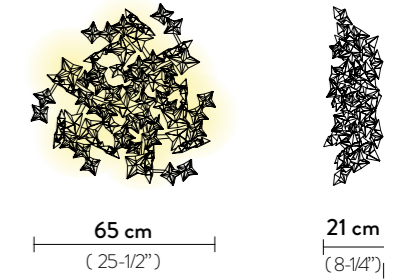

FINISH	PRODUCT CODE	EAN CODE	DETAILS
PRISMA	HANCM00PRS000G9000US		Easy relamping