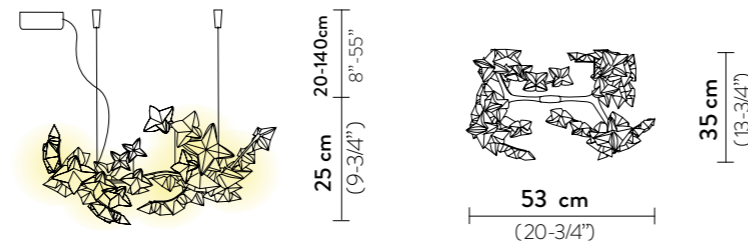

HANAMI SUSPENSION LARGE

Light Source: 10 X 5W G9 LED Filament Bulbs
 Dimmable: with dimmable bulbs
 Materials: Lentiflex®
 With: dimmable bulb included
 Weight: net 2,7 Kg - gross 5,4 Kg
 Packaging: 98 x 51 x h. 36 cm

HANAMI CEILING/WALL

Light Source: 7 X 5W G9 LED Filament Bulbs
 Dimmable: with dimmable bulbs
 Materials: Lentiflex®
 With: dimmable bulbs included
 Weight: net 1,8 Kg - gross 4 Kg
 Packaging: 66 x 64 x h. 25 cm

FINISH	PRODUCT CODE	EAN CODE	CANOPY DETAILS
 PRISMA	HANSL00PRS01R00000EU RED WIRE	8024727087719	Ø 12 x h. 3,2 cm  RED WIRE TRANSP WIRE
	HANSL00PRS01T00000EU TRANSP WIRE	8024727087702	
	ACCESSORIES		
	6M CABLE KIT (must be ordered with lamp) RED WIRE		
6M CABLE KIT (must be ordered with lamp) TRANSP WIRE			

FINISH	PRODUCT CODE	EAN CODE	CANOPY DETAILS
 PRISMA	HANSS00PRS01RG9000EU RED WIRE	8024727087689	Ø 12 x h. 3,2 cm  RED WIRE TRANSP WIRE
	HANSS00PRS01TG9000EU TRANSP WIRE	8024727087696	
	ACCESSORIES		
	6M CABLE KIT (must be ordered with lamp) RED WIRE		
6M CABLE KIT (must be ordered with lamp) TRANSP WIRE			