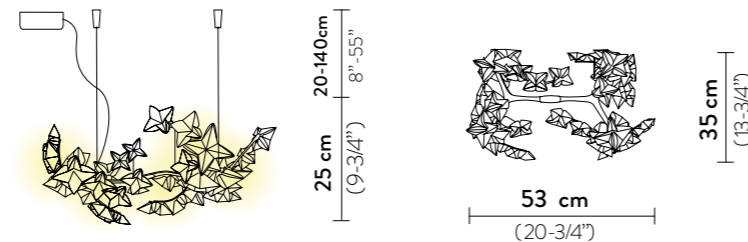

FINISH	PRODUCT CODE	EAN CODE	CANOPY DETAILS
PRISMA	HANSS00PRS01RG9000US RED WIRE	8024727087849	Ø 4,72 x h. 1,26 in
	HANSS00PRS01TG9000US TRANSP WIRE	8024727087894	
	ACCESSORIES		
	6M CABLE KIT	RED WIRE	
	6M CABLE KIT	TRANSP WIRE	

HANAMI CEILING/WALL

Light Source: 7 X 5W G9 LED Filament Bulbs
Dimmable: with dimmable bulbs
Materials: Lentiflex®
With: dimmable bulbs included
Weight: net 3,97 lbs - gross 8,82 lbs
Packaging: 25,98 x 25,2 x h. 9,84 in