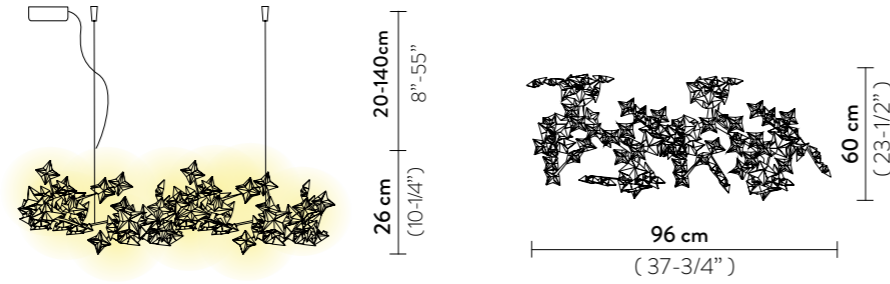

HANAMI SUSPENSION LARGE

Light Source: 10 X 5W G9 LED Filament Bulbs
Dimmable: with dimmable bulbs
Materials: Lentiflex®
With: dimmable bulb included
Weight: net 5,95 lbs - gross 11,9 lbs
Packaging: 38,58 x 20,08 x h. 14,17 in

FINISH	PRODUCT CODE	EAN CODE	CANOPY DETAILS
PRISMA	HANSL00PRS01R00000US RED WIRE		Ø 4,72 x h. 1,26 in
	HANSL00PRS01T00000US TRANSP WIRE	8024727087993	
	ACCESSORIES		
	6M CABLE KIT	RED WIRE	
	6M CABLE KIT	TRANSP WIRE	

HANAMI SUSPENSION

Light Source: 5 X 5W G9 LED Filament Bulbs
Dimmable: with dimmable bulbs
Materials: Lentiflex®
With: dimmable bulb included
Weight: net 4,41 lbs - gross 8,82 lbs
Packaging: 18,11 x 24,02 x h. 13,39 in