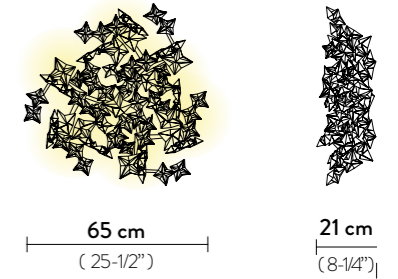

HANAMI SUSPENSION LARGE

Light Source: 10 X 5W G9 LED Filament Bulbs
Dimmable: with dimmable bulbs
Materials: Lentiflex®
With: dimmable bulb included
Weight: net 2,7 Kg - gross 5,4 Kg
Packaging: 98 x 51 x h. 36 cm

HANAMI CEILING/WALL

Light Source: 7 X 5W G9 LED Filament Bulbs
Dimmable: with dimmable bulbs
Materials: Lentiflex®
With: dimmable bulbs included
Weight: net 1,8 Kg - gross 4 Kg
Packaging: 66 x 64 x h. 25 cm

FINISH	PRODUCT CODE	EAN CODE	CANOPY DETAILS
  PRISMA	HANSL00PRS01R00000EU RED WIRE	8024727087719	Ø 12 x h. 3,2 cm RED WIRE TRANSP WIRE
	HANSL00PRS01T00000EU TRANSP WIRE	8024727087702	
	ACCESSORIES		
	6M CABLE KIT (must be ordered with lamp) RED WIRE		
6M CABLE KIT (must be ordered with lamp) TRANSP WIRE			

FINISH	PRODUCT CODE	EAN CODE	DETAILS
  PRISMA	HANCM00PRS000G9000EU	8024727087672	Easy relamping

HANAMI SUSPENSION

Light Source: 5 X 5W G9 LED Filament Bulbs
Dimmable: with dimmable bulbs
Materials: Lentiflex®
With: dimmable bulb included
Weight: net 2 Kg - gross 4 Kg
Packaging: 46 x 61 x h. 34 cm

FINISH	PRODUCT CODE	EAN CODE	CANOPY DETAILS
  PRISMA	HANSS00PRS01RG9000EU RED WIRE	8024727087689	Ø 12 x h. 3,2 cm RED WIRE TRANSP WIRE
	HANSS00PRS01TG9000EU TRANSP WIRE	8024727087696	
	ACCESSORIES		
	6M CABLE KIT (must be ordered with lamp) RED WIRE		
6M CABLE KIT (must be ordered with lamp) TRANSP WIRE