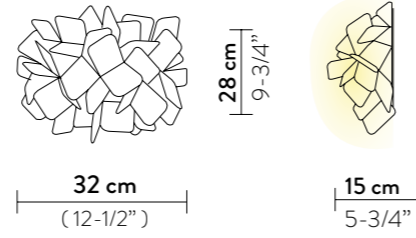

Weight: net 4,5 Kg - gross 7,2 Kg

Packaging: 80 x 80 x h. 30 cm

FINISH	PRODUCT CODE	EAN CODE	DETAILS
 MAMA NON MAMA GOLD	<b>CLICL00GNM00000000EU</b>	8024727096872	Authenticity plate 
 MAMA NON MAMA BLACK	<b>CLICL00BNM00000000EU</b>	8024727096896	LIGHT SOURCE:  37 cm 14-1/4"
 MAMA NON MAMA WHITE	<b>CLICL00MNM00000000EU</b>	8024727078434	LIGHT SOURCE:  37 cm 14-1/4"

## CLIZIA APPLIQUE

Light Source: 2 X 6W E14 LED Filament Bulbs

Dimmable: with dimmable bulbs

Materials: Cristalflex®, Cristalflex® with cold foil

With: Magnetic hanging System

Weight: net 0,6 Kg - gross 1,4 Kg

Packaging: 36 x 38 x h. 15 cm

FINISH	PRODUCT CODE	EAN CODE	DETAILS
 MAMA NON MAMA GOLD	CLIWM00GNM00000000EU	8024727096766	Authenticity plate 
 MAMA NON MAMA BLACK	CLIWM00BNM00000000EU	8024727096759	LIGHT SOURCE:  19 cm 7-1/4"
 MAMA NON MAMA WHITE	CLIWM00MNM00000000EU	8024727077833	LIGHT SOURCE:  19 cm 7-1/4"