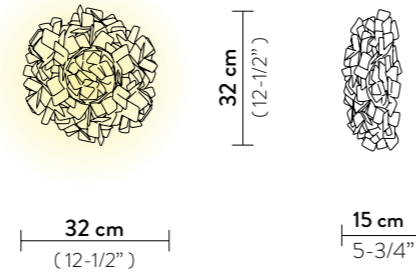

## CLIZIA CEILING/WALL MINI

Light Source: 2 X 6W E12 LED Filament Bulbs

Dimmable: with dimmable bulbs

Materials: Lentiflex®, Cristalflex®, Opalflex®, Cristalflex® with cold foil

With: Magnetic hanging System

Weight: net 1,32 lbs - gross 3,09 lbs

Packaging: 14,17 x 14,96 x h. 5,91 in

FINISH	PRODUCT CODE	EAN CODE	DETAILS
 MAMA NON MAMA GOLD	<b>M</b> CLICM00GNM00000000US	8024727097527	Authenticity plate 
	<b>MINI</b> CLICS00GNM00000000US	8024727097480	
 MAMA NON MAMA BLACK	<b>M</b> CLICM00BNM00000000US	8024727097008	M LIGHT SOURCE: 26 cm 10 - 1/4"  MINI LIGHT SOURCE: 19 cm 7 - 1/4" 
	<b>MINI</b> CLICS00BNM00000000US	8024727096988	