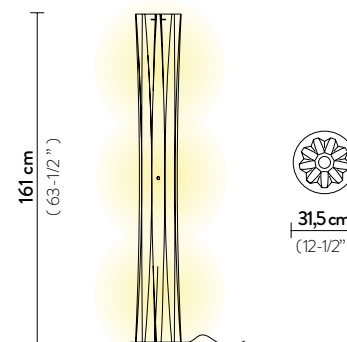

BACH FLOOR XXL

Light Source: 3 X 12W E27 LED Filament Bulbs

Dimmable: with dimmable bulbs

Materials: Opalflex®

With: stainless steel base

Weight: net 4 Kg - gross 6,5 Kg

Packaging: 30 x 38 x h. 184 cm

BACH FLOOR XL

Light Source: 3 X 12W E27 LED Filament Bulbs

Dimmable: with dimmable bulbs

Materials: Opalflex®

With: stainless steel base

Weight: net 3 Kg - gross 6,2 Kg

Packaging: 30 x 38 x h. 168 cm

FINISH	SIZE	PRODUCT CODE	EAN CODE	DETAILS
 GOLD	XXL	BACFXXLGLD00000000EU	8024727038582	Stainless steel base 
	XL	BACFXLGLD00000000EU	8024727038575	
 WHITE	XXL	BACFXXLWHT00000000EU	8024727038599	Stainless steel base 
	XL	BACFXLOWHT00000000EU	8024727043470	

BACH FLOOR XXL

Light Source: 3 X 12W E26 LED Filament Bulbs

Dimmable: with dimmable bulbs

Materials: Opalflex®

With: stainless steel base

Weight: net 8,82 lbs - gross 14,33 lbs

Packaging: 11,81 x 14,96 x h. 72,44 in

BACH FLOOR XL

Light Source: 3 X 12W E26 LED Filament Bulbs

Dimmable: with dimmable bulbs

Materials: Opalflex®

With: stainless steel base

Weight: net 6,61 lbs - gross 13,67 lbs

Packaging: 11,81 x 14,96 x h. 66,14 in