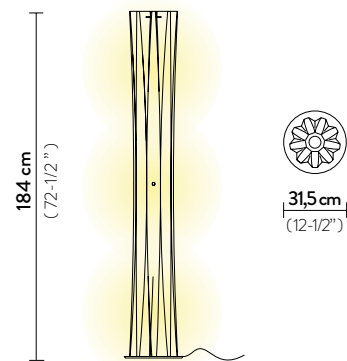

BACH FLOOR XXL

Light Source: 3 X 12W E27 LED Filament Bulbs

Dimmable: with dimmable bulbs

Materials: Opalflex®

With: stainless steel base

Weight: net 4 Kg - gross 6,5 Kg

Packaging: 30 x 38 x h. 184 cm

BACH FLOOR XL

Light Source: 3 X 12W E27 LED Filament Bulbs

Dimmable: with dimmable bulbs

Materials: Opalflex®

With: stainless steel base

Weight: net 3 Kg - gross 6,2 Kg

Packaging: 30 x 38 x h. 168 cm

FINISH	SIZE	PRODUCT CODE	EAN CODE	DETAILS
 GOLD	XXL	BACFXXLGLD00000000EU	8024727038582	Stainless steel base 
	XL	BACFXLGLD00000000EU	8024727038575	
 WHITE	XXL	BACFXXLWHT00000000EU	8024727038599	Stainless steel base 
	XL	BACFXLOWHT00000000EU	8024727043470	

BACH FLOOR XXL

Light Source: 3 X 12W E26 LED Filament Bulbs

Dimmable: with dimmable bulbs

Materials: Opalflex®

With: stainless steel base

Weight: net 8,82 lbs - gross 14,33 lbs

Packaging: 11,81 x 14,96 x h. 72,44 in

BACH FLOOR XL

Light Source: 3 X 12W E26 LED Filament Bulbs

Dimmable: with dimmable bulbs

Materials: Opalflex®

With: stainless steel base

Weight: net 6,61 lbs - gross 13,67 lbs

Packaging: 11,81 x 14,96 x h. 66,14 in