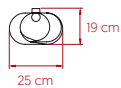

SIZE

REFERENCES

ORB A

COMPONENTS

Wood Veneer Shade

White Metal Back Plate

LIGHT SOURCE

Class I

220 - 250V

Recommended Bulb - Not Included
E27 Lamp Holder
LED Spherical DIM 11 W, 567 lm*
Energy Class F

*Measurements obtained by theoretical calculations at LZF using ivory white shades & recommended bulbs. Veneer Ref: 20 Ivory White.

PACKAGING

Box Size: 42 x 30 x 27 cm

Box Volume: 0.03 m³

Weight: Gross - 1.8 Kg | Net - 0.6 Kg

SELECT FROM FOLLOWING

WOOD VENEER FINISHES

- | | |
|-----------------------|------------------|
| ● 20 - Ivory White | ● 26 - Red |
| ● 21 - Natural Cherry | ● 28 - Blue |
| ● 22 - Natural Beech | ● 29 - Grey |
| ● 24 - Yellow | ● 33 - Pale Rose |
| ● 25 - Orange | ● 34 - Sea Blue |