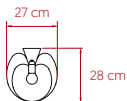

SIZE

REFERENCES

AIR MG

COMPONENTS

Wood Veneer Shade

Chrome Metal Base

Transparent Electrical Cable with Dimming Switch: 145 cm

LIGHT SOURCE

Class II  

120V

Recommended Bulb - Not Included
E12 Lamp Holder
LED Mini Globe 5.5 W, 329 lm*
Energy Class B

*Measurements obtained by theoretical calculations at LZF using ivory white shades & recommended bulbs. Veneer Ref: 20 Ivory White.

PACKAGING

Box Size: 54 x 36 x 36 cm

Box Volume: 0.07 m³

Weight: Gross - 1.3 Kg | Net - 0.7 Kg

SELECT FROM FOLLOWING

WOOD VENEER FINISHES

-  20 - Ivory White
-  21 - Natural Cherry
-  22 - Natural Beech
-  24 - Yellow
-  25 - Orange
-  29 - Grey
-  26 - Red
-  33 - Pale Rose
-  28 - Blue
-  34 - Sea Blue