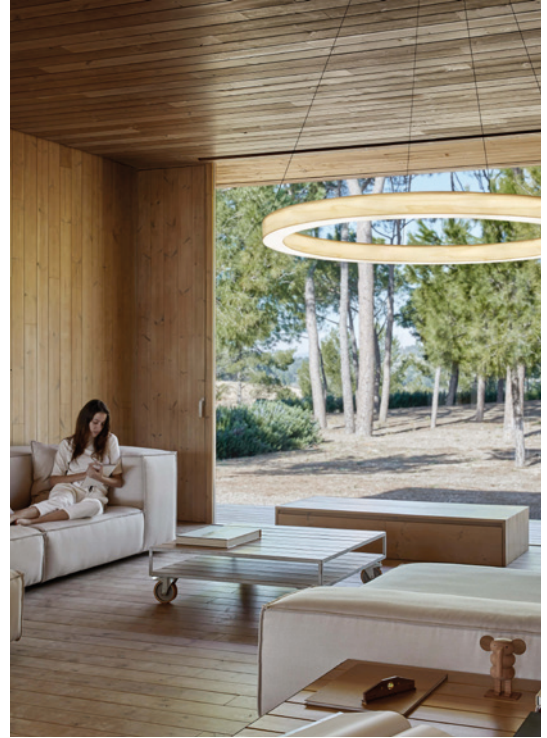

OH! LINE

by Burkhard Dämmer & Mariví Calvo

Large Suspension - LED **lzf**

SIZE

REFERENCES

O-LN S 80 BK LED DIM0-10V
O-LN S 80 BK LED DIMDALI

COMPONENTS

Wood Veneer Shade

Matte Satin Acrylic Bottom Diffuser

Laquered Metal Upper Cover Plate

Matte Black Metal Canopy: $\varnothing 23$ cm

2 Black Electrified Cables: 2.5 m

2 Black Steel Cables: 2.5 m

LIGHT SOURCE

Class I

120 - 277V: Dimmable LED **0-10V** or **DALI**