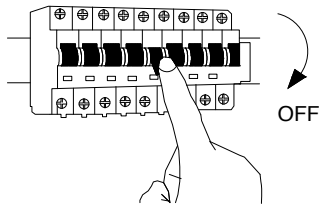

# NOVA LUCE

834869, 834870

1. Turn off the general switch

2. Mark and drill holes

3. Apply the screws

4. Connect the wires

5. Apply the bulb by rotating

6. Apply the product by rotating

7. Turn on the general switch