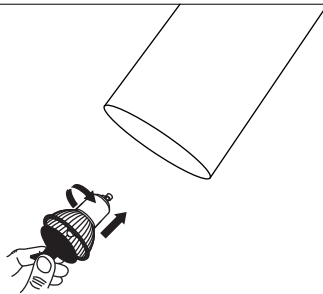

# NOVA LUCE

834869, 834870

1. Turn off the general switch

2. Mark and drill holes

3. Apply the screws

4. Connect the wires

5. Apply the bulb by rotating

6. Apply the product by rotating