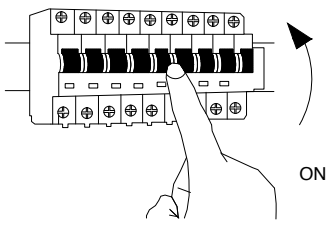

# NOVA LUCE

834869, 834870

1. Turn off the general switch

2. Mark and drill holes

3. Apply the screws

4. Connect the wires

5. Apply the bulb by rotating

6. Apply the product by rotating

7. Turn on the general switch