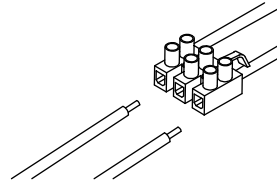

# NOVA LUCE

834869, 834870

1. Turn off the general switch

2. Mark and drill holes

3. Apply the screws

4. Connect the wires

5. Apply the bulb by rotating

6. Apply the product by rotating