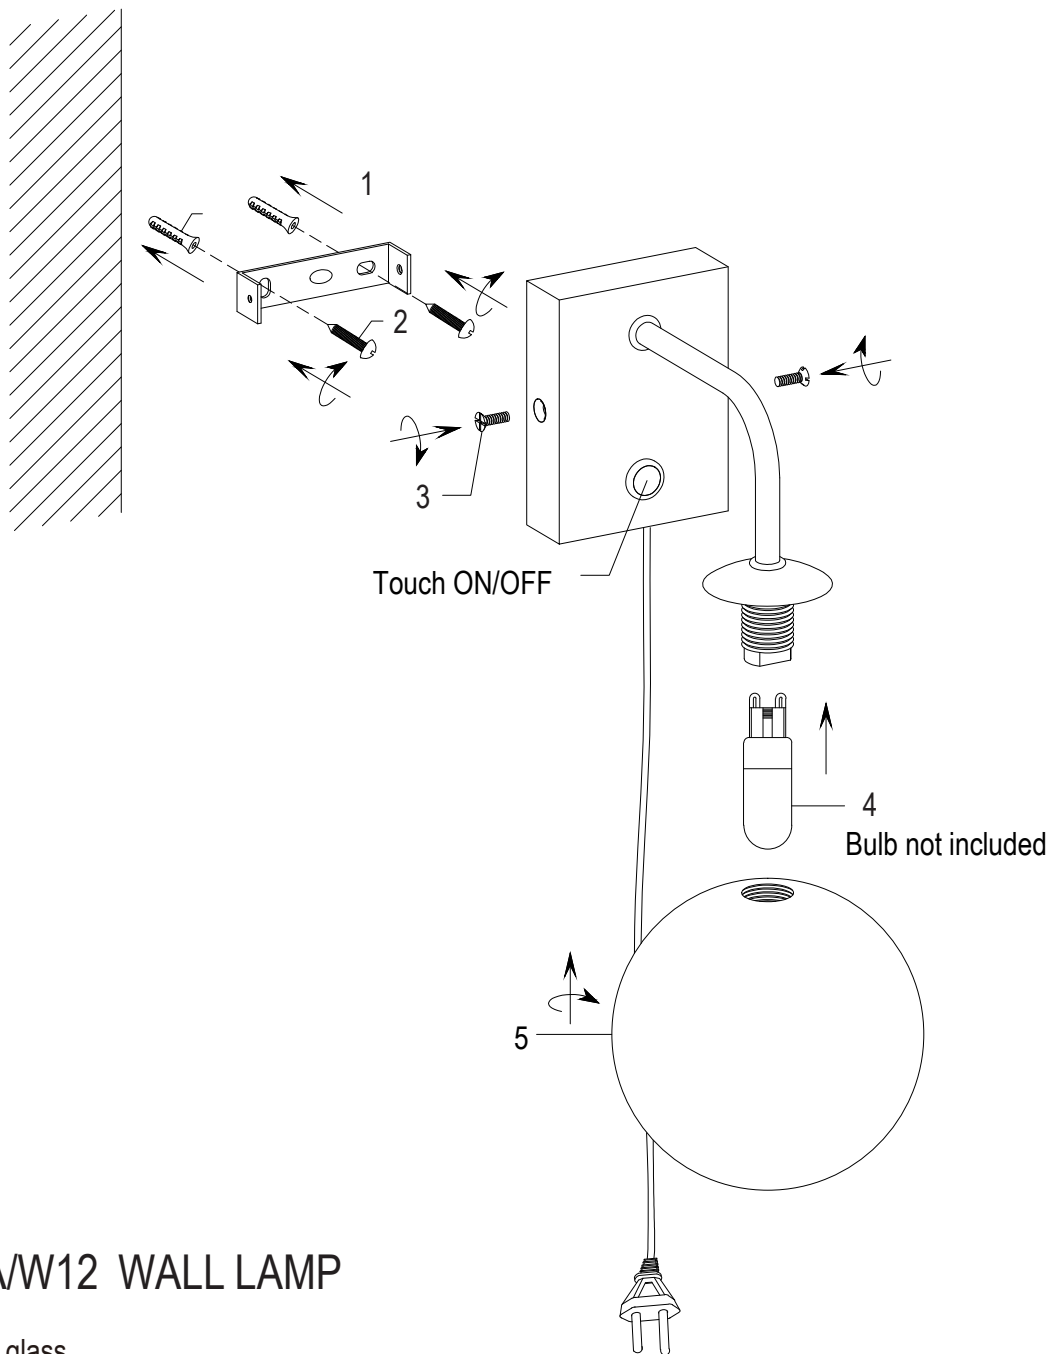

### CARRARA/W12 WALL LAMP

- material: iron, glass
- socket: G9
- maximum watt 28W

**Please note:** if the external flexible cable or cord of this luminaire is damaged, it should be replaced by a qualified person in order to avoid hazard.