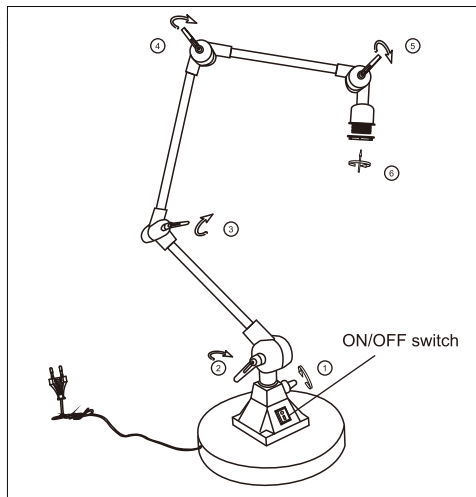

IT'S ABOUT RoMi[®]

C I T Y L I G H T S

possibility 2

possibility 3

possibility 4

AMSTERDAM TABLE LAMP

SIZE: 110CM H. MAX
MAX: 40W / E27, 8W CFL

Please note: if the external flexible cable or cord of this luminaire is damaged, it should be replaced by a qualified person in order to avoid hazard