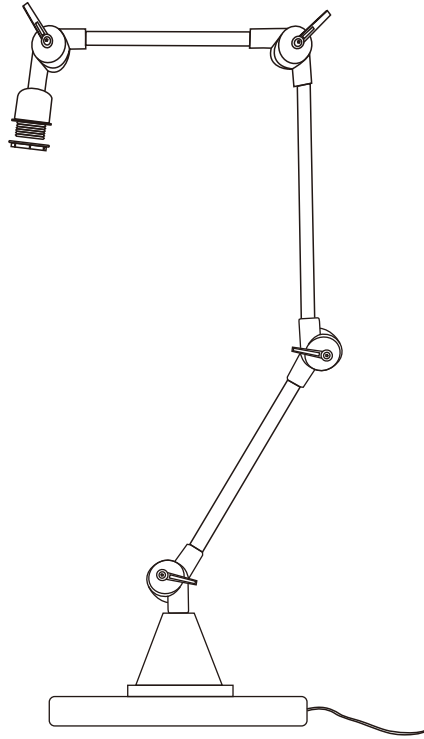

IT'S ABOUT RoMi[®]

C I T Y L I G H T S

possibility 2

possibility 3

possibility 4

AMSTERDAM TABLE LAMP

SIZE: 110CM H. MAX
MAX: 40W / E27, 8W CFL

Please note: if the external flexible cable or cord of this luminaire is damaged, it should be replaced by a qualified person in order to avoid hazard