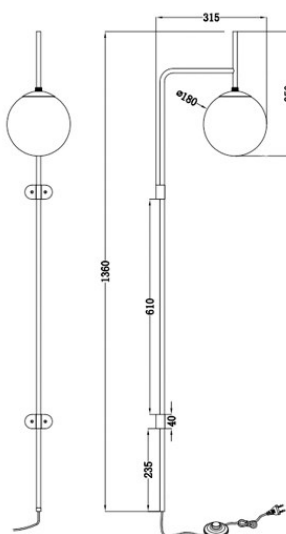

Product Specification: Boyle vägglampa XL H135cm Rökgrå

07.09.2022

4300570-4505

BY
RYDÉNS
GNOSJÖ - SWEDEN
SINCE 1958

LED

Bulb included	No
---------------	----

Transformer

Transformer included	No
----------------------	----

Technical properties

Socket 1	E27
Socket 1 Max Watt	5W
Socket 1 (V)	230V
Socket 1	1pcs
Recommended bulb socket 1	LED ball
Bulb included	No
Switch position	Base
IP Class	IP20
Indoor/Outdoor	Indoor
Protection class	II
Material	Metal

Dimmer

Dimmer included	No
-----------------	----

Cable/Connection

Type of cable	Flat plastic
Cable length (cm)	2.5m

byrydens.com
info@byrydens.se

AB Rydén i Gnosjö
Box138, SE-33523 Gnosjö, Sweden
Phone +46 (0) 370 33 30 40
info@byrydens.se
www.byrydens.com