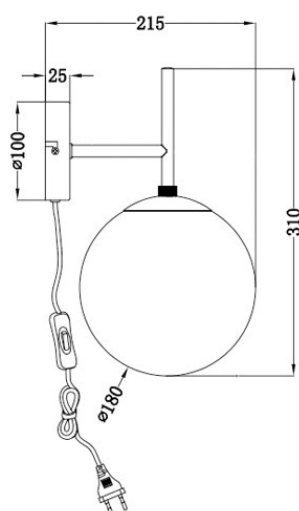

Product Specification: Boyle Wandleuchte Rauchgrau

07.09.2022

4300560-4505

BY
RYDÉNS
GNOSJÖ - SWEDEN
SINCE 1958

LED

Bulb included	No
---------------	----

Transformer

Transformer included	No
----------------------	----

Technical properties

Socket 1	E27
Socket 1 Max Watt	5W
Socket 1 (V)	230V
Socket 1	1pcs
Recommended bulb socket 1	LED ball
Bulb included	No
Switch position	Cable
IP Class	IP20
Indoor/Outdoor	Indoor
Protection class	II
Material	Metal

Dimmer

Dimmer included	No
-----------------	----

Cable/Connection

Type of cable	Flat plastic
Cable length (cm)	2m

byrydens.com
info@byrydens.se

AB Rydén i Gnosjö
Box138, SE-33523 Gnosjö, Sweden
Phone +46 (0) 370 33 30 40
info@byrydens.se
www.byrydens.com