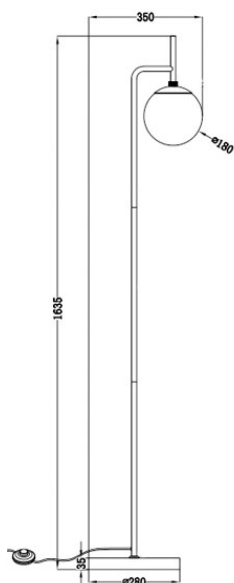

Product Specification: Boyle golvlampa H164cm Rökgrå

08.09.2022

4100930-4505

BY
RYDÉNS
GNOSJÖ - SWEDEN
SINCE 1958

LED

Bulb included	No
---------------	----

Transformer

Transformer included	No
----------------------	----

Technical properties

Socket 1	E27
Socket 1 Max Watt	5W
Socket 1 (V)	230V
Socket 1	1pcs
Recommended bulb socket 1	LED ball
Bulb included	No
Switch position	Cable
IP Class	IP20
Indoor/Outdoor	Indoor
Protection class	II
Material	Metal

Dimmer

Dimmer included	No
-----------------	----

Cable/Connection

Type of cable	Flat plastic
Cable length (cm)	2.5m

byrydens.com
info@byrydens.se

AB Rydén i Gnosjö
Box138, SE-33523 Gnosjö, Sweden
Phone +46 (0) 370 33 30 40
info@byrydens.se
www.byrydens.com