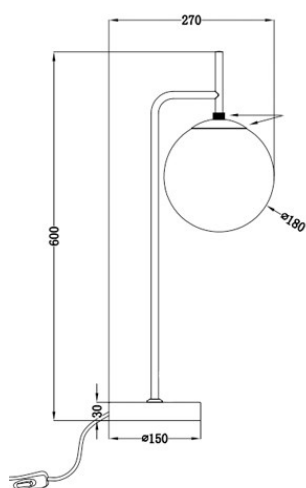

Technical properties

Socket 1	E27
Socket 1 Max Watt	5W
Socket 1 (V)	230V
Socket 1	1pcs
Recommended bulb socket 1	LED ball
Bulb included	No
Switch position	Cable
IP Class	IP20
Indoor/Outdoor	Indoor
Protection class	II
Material	Metal

Dimmer

Dimmer included	No
-----------------	----

Cable/Connection

Type of cable	Flat plastic
Cable length (cm)	2m

byrydens.com
info@byrydens.se

AB Rydén i Gnosjö
Box138, SE-33523 Gnosjö, Sweden
Phone +46 (0) 370 33 30 40
info@byrydens.se
www.byrydens.com