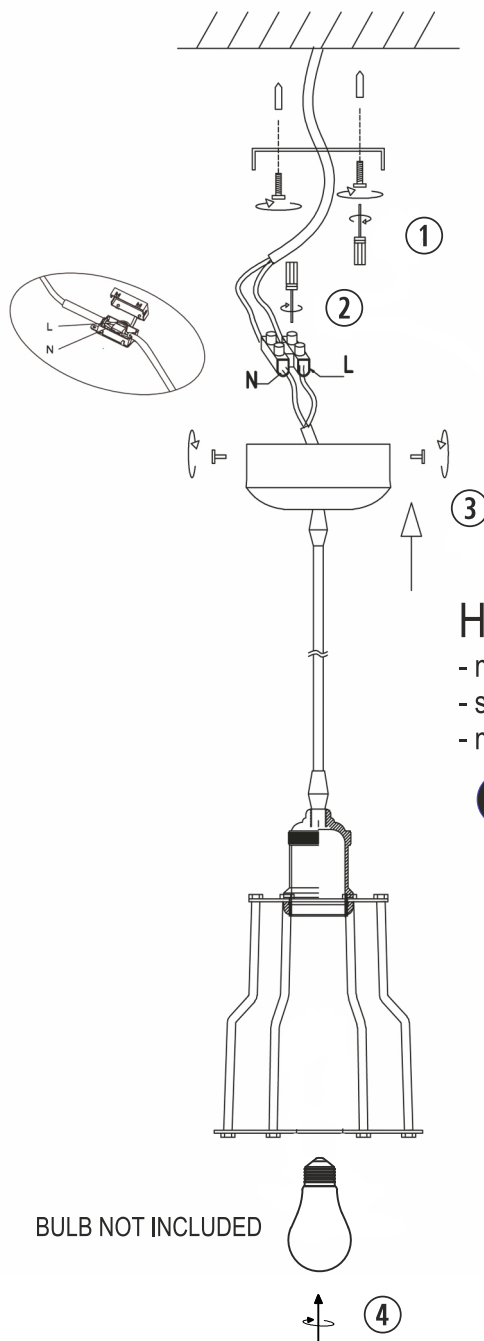

A black and white photograph of a city street, likely in New York City. The street is lined with tall buildings, including a prominent glass skyscraper on the left and the Empire State Building in the distance. The street is busy with traffic, including cars and a police van. A subway sign is visible on the right side of the street. The text "BRIGHT LIGHTS, BIG CITY!" is overlaid on the left side of the image.

BRIGHT LIGHTS,
BIG CITY!

IT'S ABOUT RoMi[®]

C I T Y L I G H T S

HANGING LAMP RIGA

- material: iron
- socket: E27
- maximum watt: 8W CFL, 40W

RIGA/H/B 12013 REV1

*Have a lot of
bright days with
your lamp!*
XXX