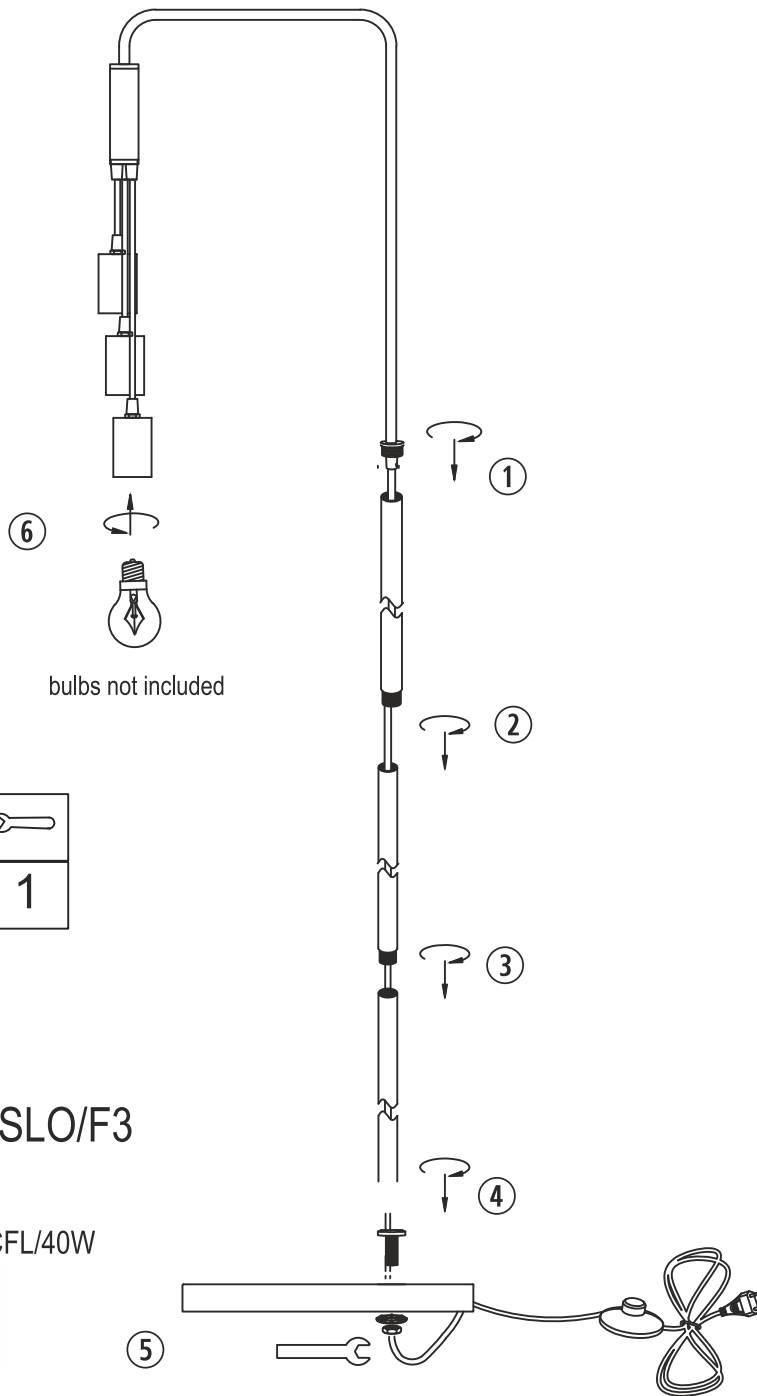

A black and white photograph of a city street, likely in New York City. The street is lined with tall buildings, including a prominent glass skyscraper on the left and the Empire State Building in the distance. The street is busy with cars and a police van. A subway sign is visible on the right side of the street. The text "BRIGHT LIGHTS, BIG CITY!" is overlaid on the left side of the image.

BRIGHT LIGHTS,
BIG CITY!

IT'S ABOUT RoMi[®]

CITY LIGHTS

1	1	1

FLOOR LAMP OSLO/F3

- material: metal
- socket: 3x E27
- maximum watt: 3x 8W CFL/40W

OSLO/F3 201801

Have a lot of
bright days with
your lamp!
XXX