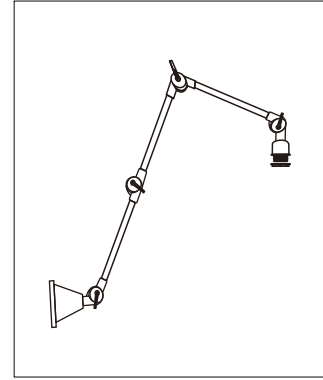

IT'S ABOUT RoMi[®]

C I T Y L I G H T S

possibility 2

possibility 3

possibility 4

AMSTERDAM WALL LAMP
SIZE:85CM H.MAX
MAX:40W / E27, 8W CFL

Please note: If the external flexible cable or cord of this luminaire is damaged, it should be replaced by a qualified person in order to avoid hazard.