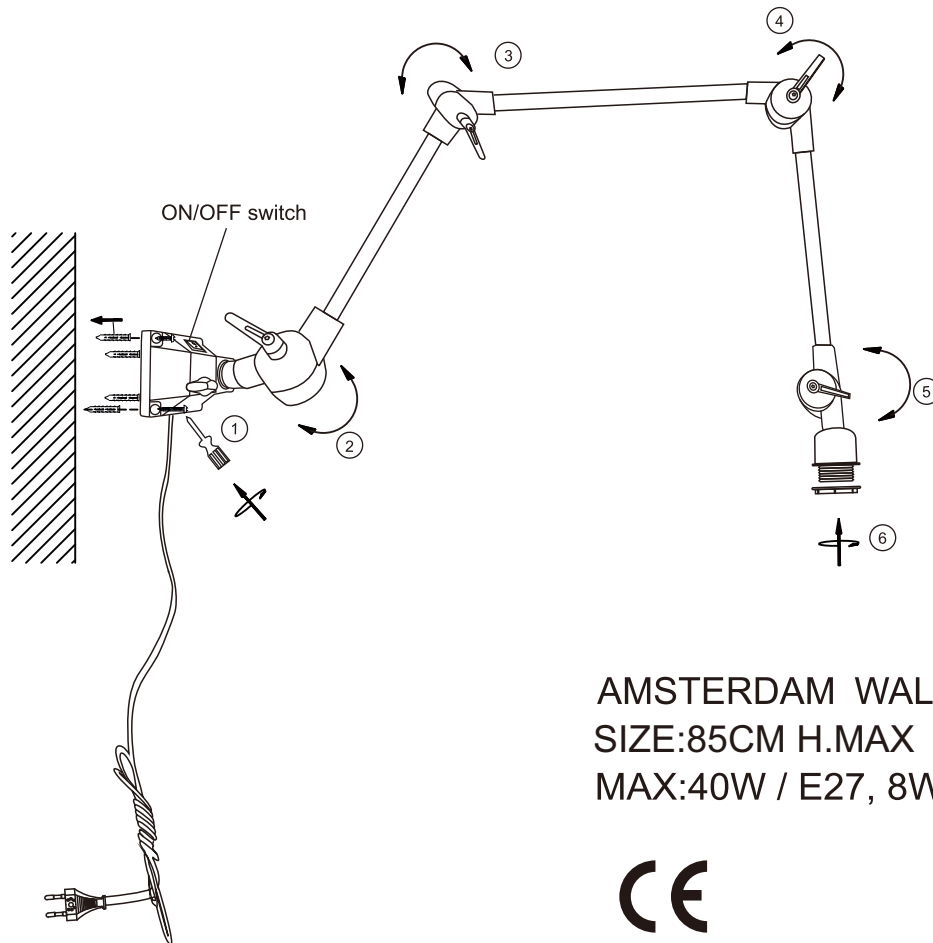

IT'S ABOUT RoMi[®]

C I T Y L I G H T S

possibility 2

possibility 3

possibility 4

AMSTERDAM WALL LAMP
SIZE:85CM H.MAX
MAX:40W / E27, 8W CFL

Please note: If the external flexible cable or cord of this luminaire is damaged, it should be replaced by a qualified person in order to avoid hazard.