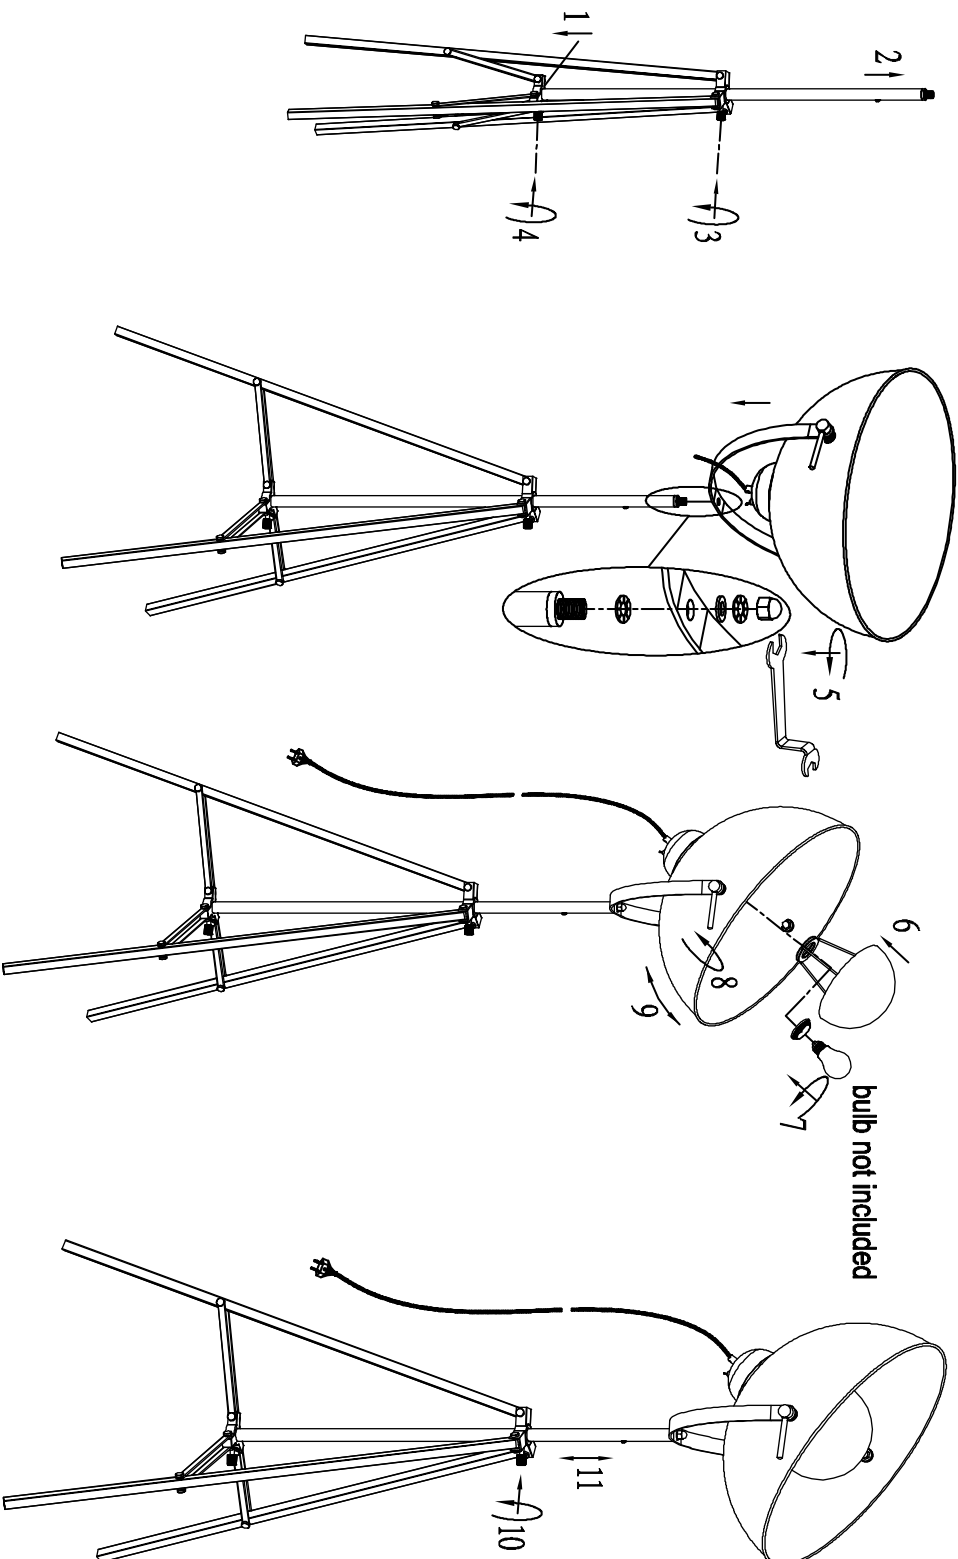

HOLLYWOOD FLOOR LAMP

ITEM NO.:HOLLYWOOD/F
SIZE:183CM H MAX
MAX:60W,E27