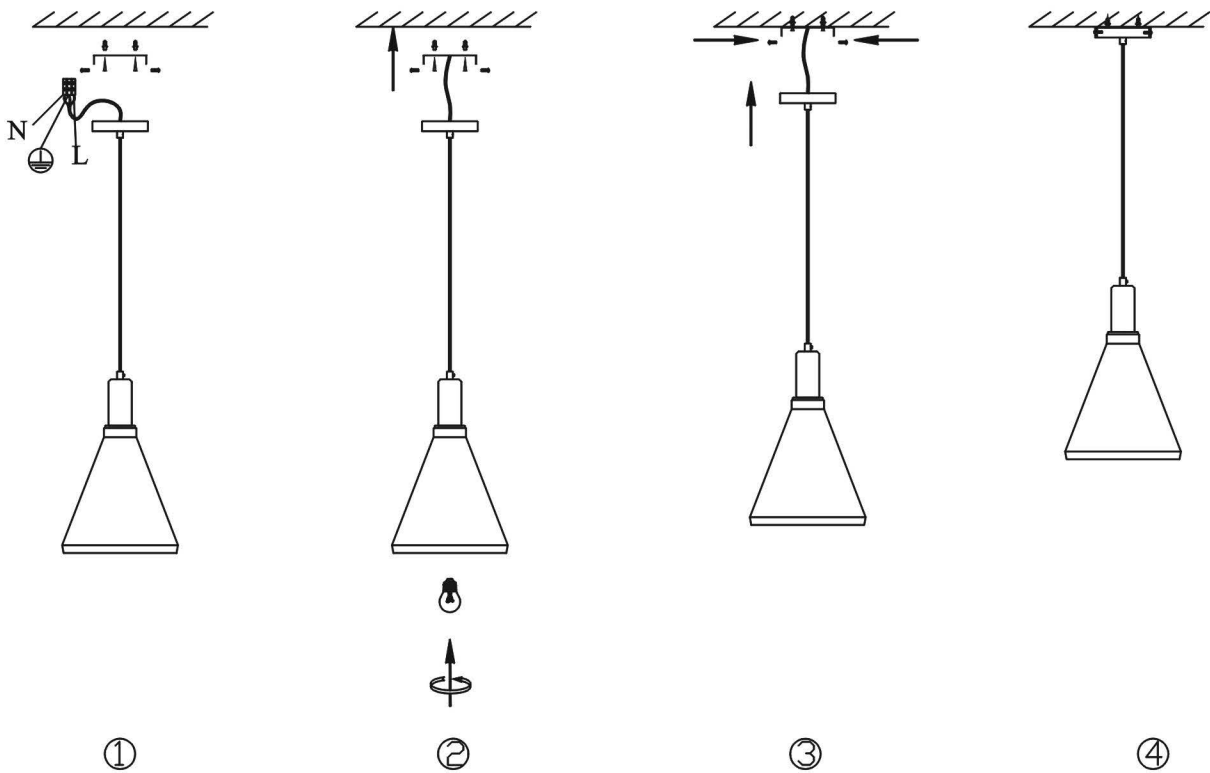

IT'S ABOUT RoMi[®]

CITY LIGHTS

 <p>A *2 B *2</p> <p>SCREWS (INCLUDED)</p>	 <p>BULB NOT INCLUDED</p>	 <p>NOT INCLUDED</p>
--	--	---

Model: MELBOURNE/H38/B
 -Material: Aluminium and Wood
 -Size: 25xH.38CM
 -Fitting: E27
 -Max wattage: 40W / 8W CFL