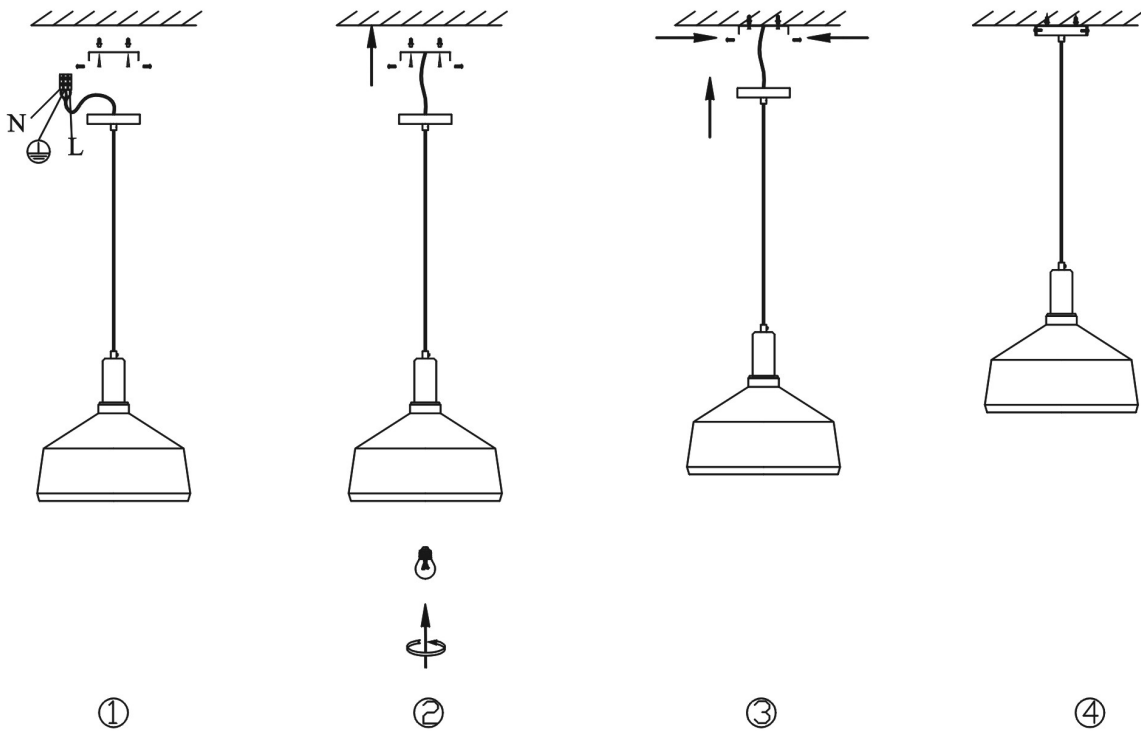

IT'S ABOUT RoMi[®]

CITY LIGHTS

 <p>A *2 B *2</p> <p>SCREWS (INCLUDED)</p>	 <p>BULB NOT INCLUDED</p>	 <p>NOT INCLUDED</p>
---	--	---

Model: MELBOURNE/H34/B
 -Material: Aluminium and Wood
 -Size: 35xH.34CM
 -Fitting: E27
 -Max wattage: 40W / 8W CFL