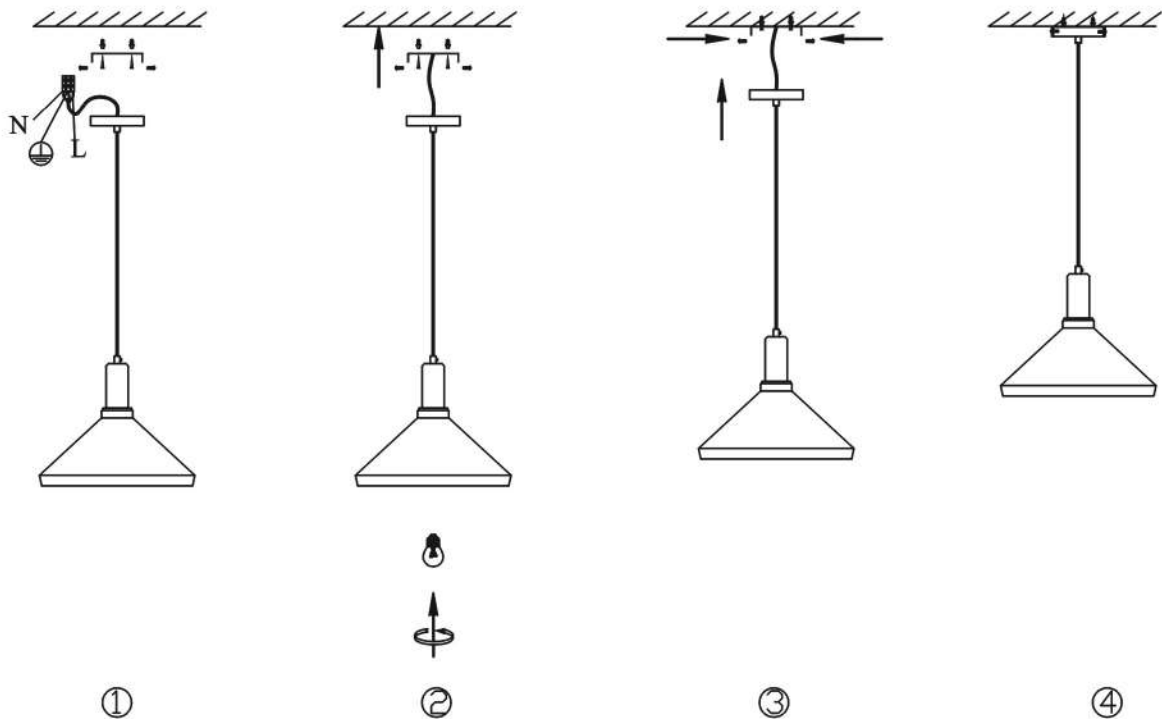

## CITY LIGHTS

Model: MELBOURNE/H30/B  
 -Material: Aluminium and Wood  
 -Size: 35xH.30CM  
 -Fitting: E27  
 -Max wattage: 40W / 8W CFL

 <p>SCREWS (INCLUDED)</p>	 <p>BULB NOT INCLUDED</p>	 <p>NOT INCLUDED</p>
--	--	---