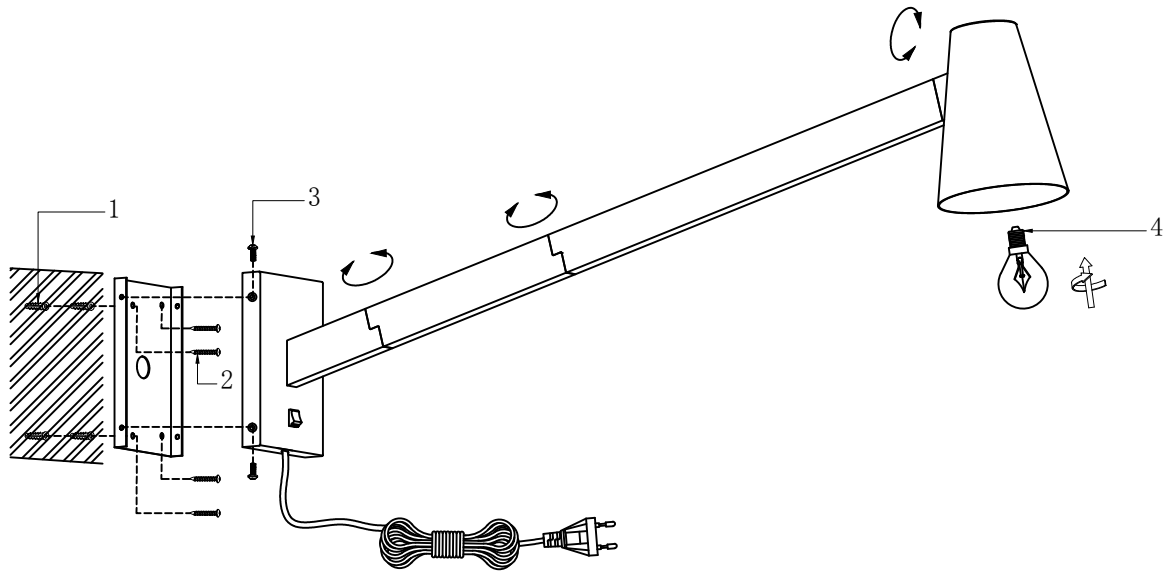

IT'S ABOUT RoMi[®]

C I T Y L I G H T S

HANGING LAMP BIARRITZ

- material: iron
- socket: E14
- maximum watt: 40W

*Have a lot of
bright days with
your lamp!*

XXX

A CONCEPT OF URBAN LIGHTING
WWW.ITSABOUTROMI.NL