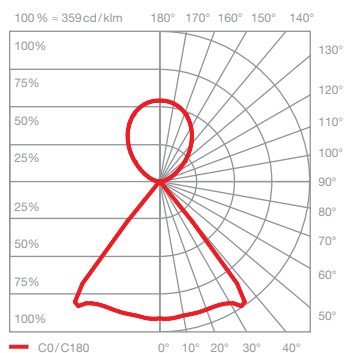

Sento D

gerichtetes Licht in beide Richtungen
Lichtkegel ca. 80°

insert: Linse
Linse

| | | | |
|-------------|---------------|------|--------|
| Lichtstrom: | perfect color | 26 W | 1750lm |
| | high flux | 26 W | 2390lm |
| | perfect color | 18 W | 1270lm |
| | high flux | 18 W | 1750lm |