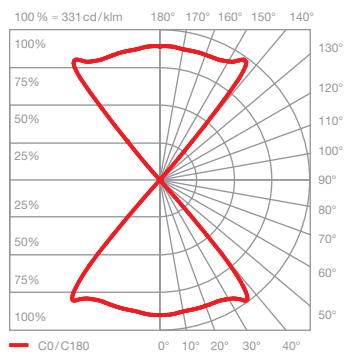

Sento terra Lichtwirkungen

 head beidseitig

Sento A

diffuses Licht in beide Richtungen

insert: Diffusorglas
Diffusorglas

| | | | |
|-------------|---------------|------|--------|
| Lichtstrom: | perfect color | 26 W | 1500lm |
| | high flux | 26 W | 2040lm |
| | perfect color | 18 W | 1090lm |
| | high flux | 18 W | 1500lm |

Sento D

gerichtetes Licht in beide Richtungen
Lichtkegel ca. 80°

insert: Linse
Linse

| | | | |
|-------------|---------------|------|--------|
| Lichtstrom: | perfect color | 26 W | 1750lm |
| | high flux | 26 W | 2390lm |
| | perfect color | 18 W | 1270lm |
| | high flux | 18 W | 1750lm |