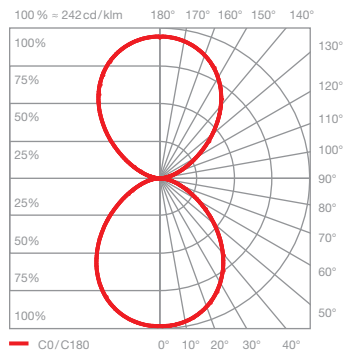

Sento terra Lichtwirkungen

head beidseitig

Sento A

diffuses Licht in beide Richtungen

insert: Diffusorglas
Diffusorglas

Lichtstrom:	perfect color	26 W	1500lm
	high flux	26 W	2040lm
	perfect color	18 W	1090lm
	high flux	18 W	1500lm