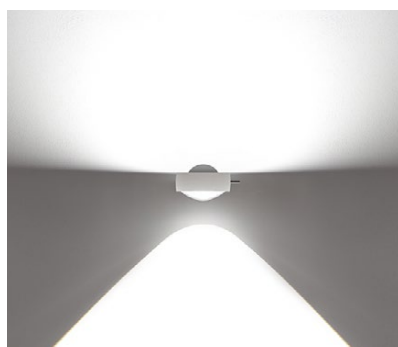

Sento E

diffuses Licht nach oben
gerichtetes Licht nach unten
Lichtkegel ca. 80°

insert: Diffusorglas
Linse

Lichtstrom:	perfect color	26 W	1620lm
	high flux	26 W	2200lm
	perfect color	18 W	1170lm
	high flux	18 W	1620lm