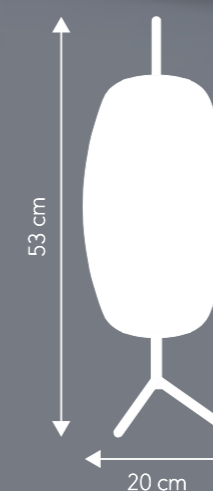

SILK.

Designer: Frandsen Design Studio

TABLE LAMP.

Materials:
Opal white glass shade
Metal plated base in brass

Cord:
250 cm black fabric

On/off:
Switch on cord

Socket/bulb (not incl.)
E14 max. 25W
Learn more about e.g. Kelvin, Lumen, Watt - see our homepage. Click [here](#).

Recommended bulb:
Art.no. 112934: Megaman Lilleput (opal white) E14 LED 7W (Energy class A+)
Art.no. 114478: Philips Corepro Lustre (opal white) E14 LED 5.5W (Energy class A+).

Weight:
2.0 kg.

Box dimensions:
25x50x33 cm
2.9 kg. gross

Assembly Instructions:
See and/or download [here](#).

Press release:
Please feel free to use our press release. Click [here](#).

High resolution images:
If you need high resolution images - see our images of this model [here](#).

Instagram ready images.
The correct format for Instagram images can be downloaded [here](#).

Art.no. 101449