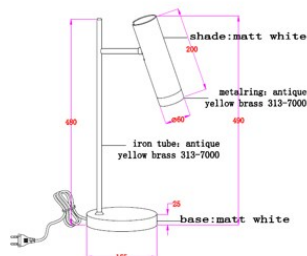

Cable/Connection

Type of cable	Flat plastic
Cable length (cm)	2m

Dimmer

Dimmer included	No
-----------------	----

Shade

Shade material	Metal
Shade color	matt black

Technical properties

Socket 1	GU10
Socket 1 Max Watt	5W
Socket 1 (V)	230V
Socket 1	1pcs
Bulb included	No
Switch position	Lampbody
Indoor/Outdoor	Indoor
Protection class	II
Material	Metal