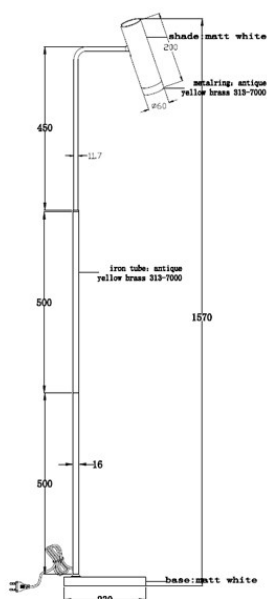

Technical properties

Socket 1	GU10
Socket 1 Max Watt	5W
Socket 1 (V)	230V
Socket 1	1pcs
Bulb included	No
Switch position	Lampbody
Indoor/Outdoor	Indoor
Protection class	II
Material	Metal

Dimmer

Dimmer included	No
-----------------	----

Cable/Connection

Type of cable	Flat plastic
Cable length (cm)	2.5m

byrydens.com
info@byrydens.se

AB Rydén i Gnosjö
Box138, SE-33523 Gnosjö, Sweden
Phone +46 (0) 370 33 30 40
info@byrydens.se
www.byrydens.com