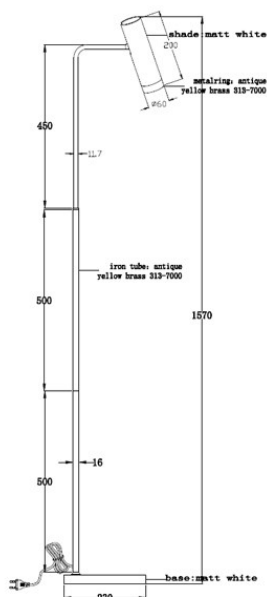

Product Specification: Puls Stehleuchte Mattschwarz

29.12.2021
4100800-4002

BY
RYDÉNS
GNOSJÖ - SWEDEN
SINCE 1958

LED

Bulb included	No
---------------	----

Transformer

Transformer included	No
----------------------	----

Technical properties

Socket 1	GU10
Socket 1 Max Watt	5W
Socket 1 (V)	230V
Socket 1	1pcs
Bulb included	No
Switch position	Lampbody
Indoor/Outdoor	Indoor
Protection class	II
Material	Metal

Dimmer

Dimmer included	No
-----------------	----

Cable/Connection

Type of cable	Flat plastic
Cable length (cm)	2.5m

byrydens.com
info@byrydens.se

AB Rydén i Gnosjö
Box138, SE-33523 Gnosjö, Sweden
Phone +46 (0) 370 33 30 40
info@byrydens.se
www.byrydens.com