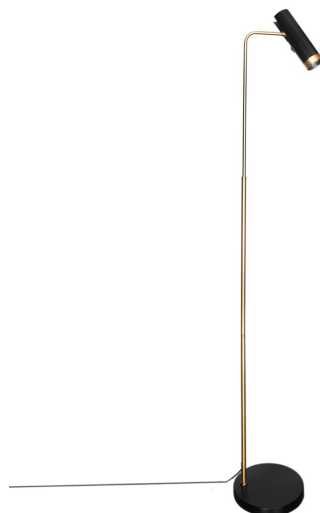

Product Specification: Puls Stehleuchte Mattschwarz

29.12.2021
4100800-4002

BY
RYDÉNS
GNOSJÖ - SWEDEN
SINCE 1958

LED

Bulb included	No

Transformer

Transformer included	No

Technical properties

Socket 1	GU10
Socket 1 Max Watt	5W
Socket 1 (V)	230V
Socket 1	1pcs
Bulb included	No
Switch position	Lampbody
Indoor/Outdoor	Indoor
Protection class	II
Material	Metal

Dimmer

Dimmer included	No

Cable/Connection

Type of cable	Flat plastic
Cable length (cm)	2.5m

byrydens.com
info@byrydens.se

AB Rydén i Gnosjö
Box138, SE-33523 Gnosjö, Sweden
Phone +46 (0) 370 33 30 40
info@byrydens.se
www.byrydens.com