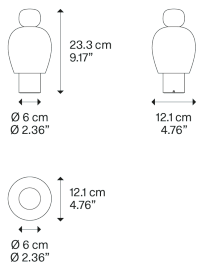

Easy Peasy Lagoon