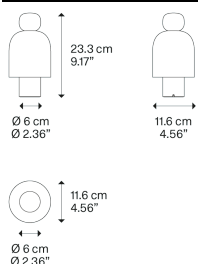

#### Lichtquelle

LED  
Dim-to-Warm  
from 2700 K  
to 3300 K  
3 W / 380 lm  
2000 mA Battery  
CRI 90  
MacAdam 3-Step