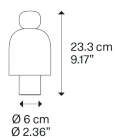

Easy Peasy Chestnut