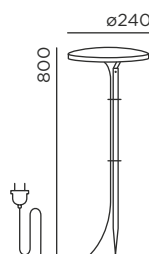

ortsveränderlich

Material:
Kopf: Aluminiumguss
pulverbeschichtet
Stab: Edelstahl
pulverbeschichtet
Prismatikglas Acryl

Schutzart:
IP65

Lichtrichtung:

light technology:
230V Power LED
2700K
L70/50.000 h

dimmable

connection:
5 m supply cable
(H05RN-F 3G0,75)
incl. safety plug
ready to connect

movable

material:
head: aluminium die-casting
powder-coated
pole: stainless steel
powder-coated
prismatic glass acryl

protection class:
IP65

light direction:

Farbe colour	Art.-Nr. item no.	Systemleistung system performance
 anthracite RAL 7016	91065-27-AN	8 W/553 lm
 cool brown	91065-27-CB	8 W/553 lm
 deep black RAL 9005	91065-27-BL	8 W/553 lm

Größe in mm
size in mm

+ Anschluss optional mit IP44.de connect.
connection with IP44.de connect as an option.