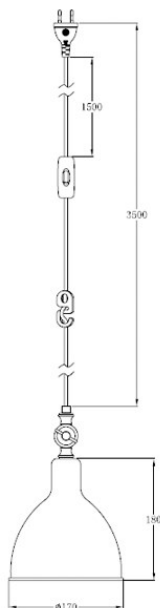

Product Specification: Bazar Fensterleuchte Sandschwarz

05.10.2022

4400220-4007

BY
RYDÉNS
GNOSJÖ - SWEDEN
SINCE 1958

LED

Bulb included	No

Transformer

Transformer included	No

Technical properties

Socket 1	E27
Socket 1 Max Watt	40W
Socket 1 (V)	230
Socket 1	1pcs
Recommended bulb socket 1	LED ball
Bulb included	No
Switch position	Cable
Indoor/Outdoor	indoor
Protection class	II
Material	Metal

Dimmer

Dimmer included	No

Cable/Connection

Type of cable	Flat plastic
Cable length (cm)	350

byrydens.com
info@byrydens.se

AB Rydén i Gnosjö
Box138, SE-33523 Gnosjö, Sweden
Phone +46 (0) 370 33 30 40
info@byrydens.se
www.byrydens.com