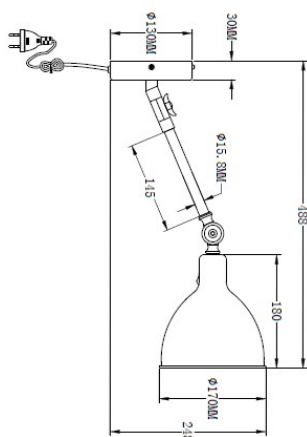

Product Specification: Bazar Mini Wandleuchte Sandschwarz

05.10.2022
4300120-4007

BY
RYDÉNS
GNOSJÖ - SWEDEN
SINCE 1958

LED

Bulb included	No

Transformer

Transformer included	No

Technical properties

Socket 1	E27
Socket 1 Max Watt	40W
Socket 1 (V)	230
Socket 1	1pcs
Recommended bulb socket 1	LED classic
Bulb included	No
Switch position	Lampholder
Indoor/Outdoor	indoor
Protection class	II
Material	Metal

Dimmer

Dimmer included	No

Cable/Connection

Type of cable	Flat plastic
Cable length (cm)	200

byrydens.com
info@byrydens.se

AB Rydén i Gnosjö
Box138, SE-33523 Gnosjö, Sweden
Phone +46 (0) 370 33 30 40
info@byrydens.se
www.byrydens.com