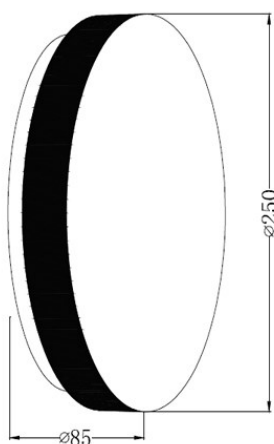

Product Specification: Plafond/Wandleuchte Ocean I Ø25cm IP44 Weiß

16.09.2022

4201830-5002

BY
RYDÉNS
GNOSJÖ - SWEDEN
SINCE 1958

LED

Bulb included	No
---------------	----

Transformer

Transformer included	No
----------------------	----

Dimmer

Dimmer included	No
-----------------	----

Technical properties

Socket 1	E27
Socket 1 Max Watt	40W
Socket 1 (V)	230
Socket 1	1pcs
Recommended bulb socket 1	Halogen classic
Bulb included	No
IP Class	IP44
Indoor/Outdoor	indoor
Protection class	I
Installation method	Fixed
Material	Metal and glass