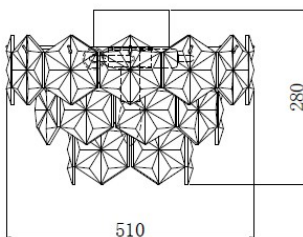

Product Specification: Monarque Deckenleuchte schwarz

22.09.2022
4200950-6513

BY
RYDÉNS
GNOSJÖ - SWEDEN
SINCE 1958

LED

Bulb included	No

Transformer

Transformer included	No

Dimmer

Dimmer included	No

Technical properties

Socket 1	E27
Socket 1 Max Watt	40W
Socket 1 (V)	230V
Socket 1	3pcs
Recommended bulb socket 1	LED filament classic
Bulb included	No
IP Class	IP20
Indoor/Outdoor	Indoor
Protection class	I
Installation method	Ceiling hook
Material	Metal and acrylic

byrydens.com
info@byrydens.se

AB Rydén i Gnosjö
Box138, SE-33523 Gnosjö, Sweden
Phone +46 (0) 370 33 30 40
info@byrydens.se
www.byrydens.com