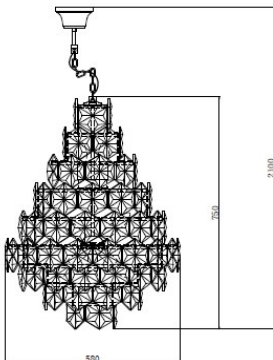

Product Specification: Monarque Grande Hängeleuchte Chrom/ Klar

22.09.2022

4200940-6510

BY
RYDÉNS
GNOSJÖ - SWEDEN
SINCE 1958

LED

Bulb included	No

Transformer

Transformer included	No

Technical properties

Socket 1	E14
Socket 1 Max Watt	40W
Socket 1 (V)	230
Socket 1	11pcs
Recommended bulb socket 1	LED filament globe
Bulb included	No
Indoor/Outdoor	indoor
Protection class	I
Installation method	Ceiling hook
Material	Metal and acrylic

Dimmer

Dimmer included	No

Cable/Connection

Type of cable	Flat plastic
Cable length (cm)	120

byrydens.com
info@byrydens.se

AB Rydén i Gnosjö
Box138, SE-33523 Gnosjö, Sweden
Phone +46 (0) 370 33 30 40
info@byrydens.se
www.byrydens.com