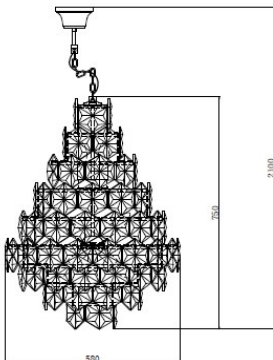

Product Specification: Monarque Grande Hängeleuchte Chrom/ Schwarz

22.09.2022

4200940-6513

BY
RYDÉNS
GNOSJÖ - SWEDEN
SINCE 1958

LED

Bulb included	No

Transformer

Transformer included	No

Technical properties

Socket 1	E14
Socket 1 Max Watt	40W
Socket 1 (V)	230V
Socket 1	11pcs
Recommended bulb socket 1	LED filament classic
Bulb included	No
Indoor/Outdoor	Indoor
Protection class	I
Installation method	Ceiling hook
Material	Metal

Dimmer

Dimmer included	No

Cable/Connection

Type of cable	Flat plastic
Cable length (cm)	1.2m

byrydens.com
info@byrydens.se

AB Rydén i Gnosjö
Box138, SE-33523 Gnosjö, Sweden
Phone +46 (0) 370 33 30 40
info@byrydens.se
www.byrydens.com