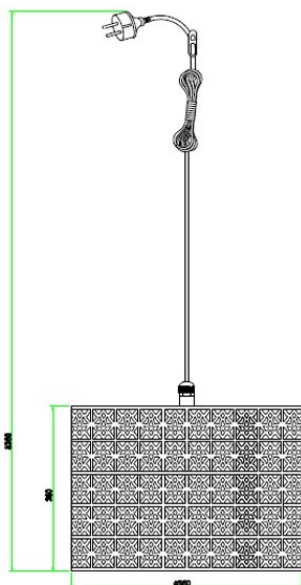

Product Specification: Maison Hängeleuchte IP44 Sandschwarz

30.09.2022

4200430-4007

BY
RYDÉNS
GNOSJÖ - SWEDEN
SINCE 1958

LED

Bulb included	No

Transformer

Transformer included	No

Technical properties

Socket 1	E27
Socket 1 Max Watt	40W
Socket 1 (V)	230
Socket 1	1pcs
Recommended bulb socket 1	LED filament classic
Bulb included	No
IP Class	IP44
Indoor/Outdoor	outdoor
Protection class	II
Material	Metal

Dimmer

Dimmer included	No

Cable/Connection

Type of cable	Round rubber
Cable length (cm)	500

byrydens.com
info@byrydens.se

AB Rydén i Gnosjö
Box138, SE-33523 Gnosjö, Sweden
Phone +46 (0) 370 33 30 40
info@byrydens.se
www.byrydens.com