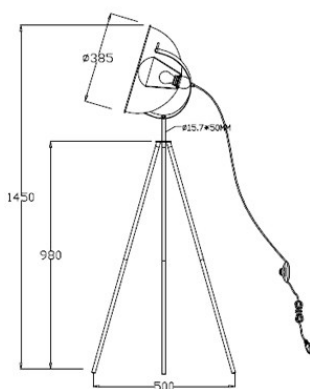

Product Specification: Captain Mini Stehleuchte Weiß/ Silber

20.09.2022

4100450-5007

BY
RYDÉNS
GNOSJÖ - SWEDEN
SINCE 1958

LED

Bulb included	No
---------------	----

Transformer

Transformer included	No
----------------------	----

Technical properties

Socket 1	E27
Socket 1 Max Watt	60W
Socket 1 (V)	230
Socket 1	1pcs
Bulb included	No
Switch position	Cable
Indoor/Outdoor	indoor
Protection class	II
Material	Metal

Dimmer

Dimmer included	No
-----------------	----

Cable/Connection

Type of cable	Flat plastic
Cable length (cm)	250

byrydens.com
info@byrydens.se

AB Rydén i Gnosjö
Box138, SE-33523 Gnosjö, Sweden
Phone +46 (0) 370 33 30 40
info@byrydens.se
www.byrydens.com