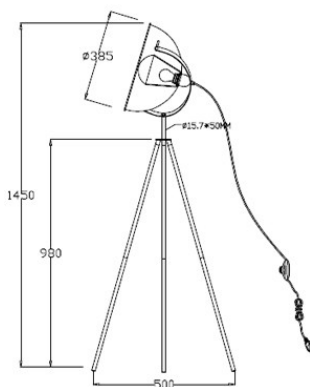

Product Specification: Captain Mini Stehleuchte Schwarz/ Gold

20.09.2022

4100450-4007

BY
RYDÉNS
GNOSJÖ - SWEDEN
SINCE 1958

LED

Bulb included	No

Transformer

Transformer included	No

Technical properties

Socket 1	E27
Socket 1 Max Watt	60W
Socket 1 (V)	230
Socket 1	1pcs
Recommended bulb socket 1	LED
Bulb included	No
Switch position	Cable
Indoor/Outdoor	indoor
Protection class	II
Material	Metal

Dimmer

Dimmer included	No

Cable/Connection

Type of cable	Flat plastic
Cable length (cm)	250

byrydens.com
info@byrydens.se

AB Rydén i Gnosjö
Box138, SE-33523 Gnosjö, Sweden
Phone +46 (0) 370 33 30 40
info@byrydens.se
www.byrydens.com