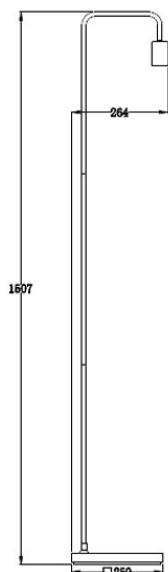

Product Specification: Fondi Stehleuchte H151cm Mattschwarz

14.09.2022
4100370-4002

BY
RYDÉNS
GNOSJÖ - SWEDEN
SINCE 1958

LED

Bulb included	No

Transformer

Transformer included	No

Technical properties

Socket 1	E27
Socket 1 Max Watt	40W
Socket 1 (V)	230
Socket 1	1pcs
Bulb included	No
Switch position	Cable
Indoor/Outdoor	Indoor
Protection class	II

Dimmer

Dimmer included	No

Cable/Connection

Cable length (cm)	250

byrydens.com
info@byrydens.se

AB Rydén i Gnosjö
Box138, SE-33523 Gnosjö, Sweden
Phone +46 (0) 370 33 30 40
info@byrydens.se
www.byrydens.com