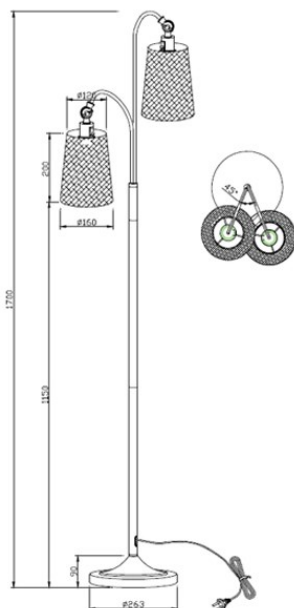

Product Specification: Duetto Stehleuchte H170cm Sandschwarz

12.09.2022
4100230-4007

BY
RYDÉNS
GNOSJÖ - SWEDEN
SINCE 1958

LED

| | |
|---------------|----|
| Bulb included | No |
|---------------|----|

Transformer

| | |
|----------------------|----|
| Transformer included | No |
|----------------------|----|

Technical properties

| | |
|---------------------------|-----------------|
| Socket 1 | E27 |
| Socket 1 Max Watt | 40W |
| Socket 1 (V) | 230 |
| Socket 1 | 2pcs |
| Recommended bulb socket 1 | Halogen classic |
| Bulb included | No |
| Switch position | Lampholder |
| Indoor/Outdoor | indoor |
| Protection class | II |
| Material | Metal |

Dimmer

| | |
|-----------------|----|
| Dimmer included | No |
|-----------------|----|

Cable/Connection

| | |
|-------------------|--------------|
| Type of cable | Flat plastic |
| Cable length (cm) | 250 |