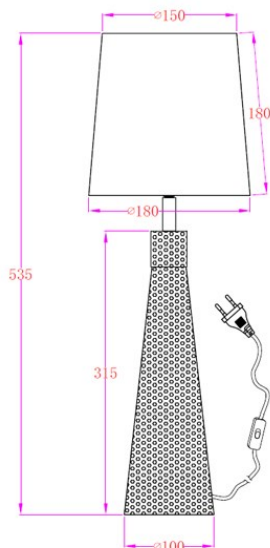

Product Specification: Lofty Slim Tischleuchte Satinweiß

19.09.2022
4002090-6508

BY
RYDÉNS
GNOSJÖ - SWEDEN
SINCE 1958

LED

Bulb included	No

Transformer

Transformer included	No

Shade

Shade material	Cotton

Shade color	White

Inside color of the shade	White

Dimmer

Dimmer included	No

Cable/Connection

Type of cable	Flat plastic

Cable length (cm)	200

Technical properties

Socket 1	E27

Socket 1 Max Watt	40W

Socket 1 (V)	230

Socket 1	1pcs

Recommended bulb socket 1	LED

Bulb included	No

Switch position	Cable

Indoor/Outdoor	indoor

Protection class	II

Material	Metal and polyrecin

byrydens.com
info@byrydens.se

AB Rydén i Gnosjö
Box138, SE-33523 Gnosjö, Sweden
Phone +46 (0) 370 33 30 40
info@byrydens.se
www.byrydens.com