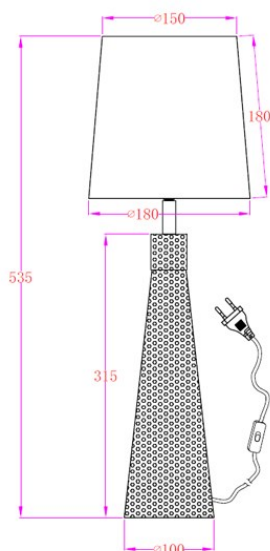

Product Specification: Lofty Slim Tischleuchte Mattschwarz

19.09.2022
4002090-4002

BY
RYDÉNS
GNOSJÖ - SWEDEN
SINCE 1958

LED

Bulb included	No

Transformer

Transformer included	No

Shade

Shade material	Cotton

Shade color	Black

Inside color of the shade	White

Dimmer

Dimmer included	No

Cable/Connection

Type of cable	Flat plastic

Cable length (cm)	200

Technical properties

Socket 1	E27

Socket 1 Max Watt	40W

Socket 1 (V)	230

Socket 1	1pcs

Recommended bulb socket 1	LED

Bulb included	No

Switch position	Cable

Indoor/Outdoor	indoor

Protection class	II

Material	Metal and polyrecin

byrydens.com
info@byrydens.se

AB Rydén i Gnosjö
Box138, SE-33523 Gnosjö, Sweden
Phone +46 (0) 370 33 30 40
info@byrydens.se
www.byrydens.com