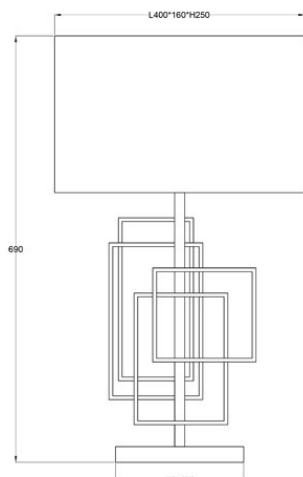

## Cable/Connection

Type of cable	Flat plastic
Cable length (cm)	200

## Technical properties

Socket 1	E27
Socket 1 Max Watt	40W
Socket 1 (V)	230
Socket 1	1pcs
Recommended bulb socket 1	LED classic
Bulb included	No
Switch position	Cable
Indoor/Outdoor	indoor
Protection class	II
Material	Metal