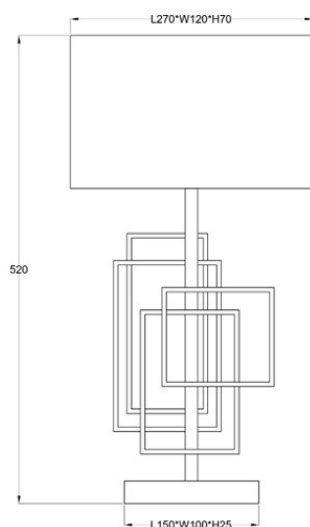

## Cable/Connection

Type of cable	Flat plastic
Cable length (cm)	200

## Technical properties

Socket 1	E27
Socket 1 Max Watt	40W
Socket 1 (V)	230
Socket 1	1pcs
Recommended bulb socket 1	LED classic
Bulb included	No
Switch position	Cable
Indoor/Outdoor	indoor
Protection class	II
Material	Metal