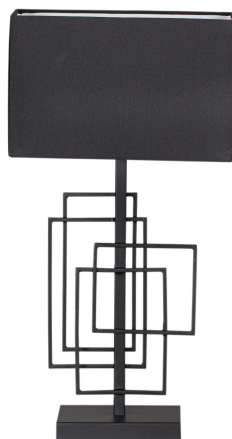

Product Specification: Paragon Tischleuchte H52cm Mattschwarz

19.09.2022
4002040-4002

BY
RYDÉNS
GNOSJÖ - SWEDEN
SINCE 1958

LED

Bulb included	No

Transformer

Transformer included	No

Shade

Shade material	Bamboo/Cotton
Shade color	Black
Inside color of the shade	White

Dimmer

Dimmer included	No

Cable/Connection

Type of cable	Flat plastic
Cable length (cm)	200

Technical properties

Socket 1	E27
Socket 1 Max Watt	40W
Socket 1 (V)	230
Socket 1	1pcs
Recommended bulb socket 1	LED classic
Bulb included	No
Switch position	Cable
Indoor/Outdoor	indoor
Protection class	II
Material	Metal

byrydens.com
info@byrydens.se

AB Rydén i Gnosjö
Box138, SE-33523 Gnosjö, Sweden
Phone +46 (0) 370 33 30 40
info@byrydens.se
www.byrydens.com