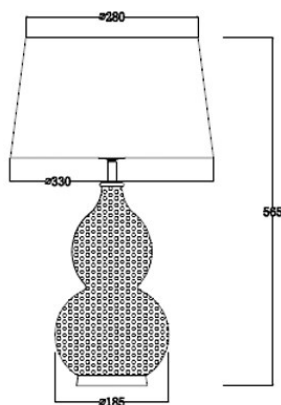

Product Specification: Lofty Tischleuchte Satin/ Weiß

19.09.2022
4001840-6508

BY
RYDÉNS
GNOSJÖ - SWEDEN
SINCE 1958

LED

Bulb included	No

Transformer

Transformer included	No

Shade

Shade material	Cotton

Shade color	White

Inside color of the shade	White

Dimmer

Dimmer included	No

Cable/Connection

Type of cable	Flat plastic

Cable length (cm)	180

Technical properties

Socket 1	E27

Socket 1 Max Watt	40W

Socket 1 (V)	230

Socket 1	1pcs

Recommended bulb socket 1	LED classic

Bulb included	No

Switch position	Lampholder

Indoor/Outdoor	indoor

Protection class	II

Material	Metal and polyrecin

byrydens.com
info@byrydens.se

AB Rydén i Gnosjö
Box138, SE-33523 Gnosjö, Sweden
Phone +46 (0) 370 33 30 40
info@byrydens.se
www.byrydens.com