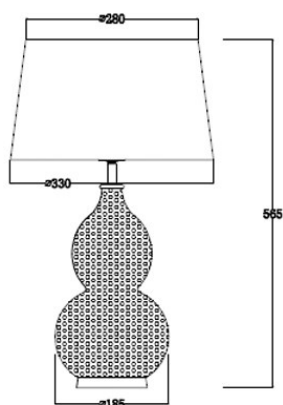

Product Specification: Lofty Tischleuchte Mattschwarz

19.09.2022
4001840-4002

BY
RYDÉNS
GNOSJÖ - SWEDEN
SINCE 1958

LED

Bulb included	No

Transformer

Transformer included	No

Shade

Shade material	Cotton

Shade color	White

Inside color of the shade	White

Dimmer

Dimmer included	No

Cable/Connection

Type of cable	Flat plastic

Cable length (cm)	180

Technical properties

Socket 1	E27

Socket 1 Max Watt	40W

Socket 1 (V)	230

Socket 1	1pcs

Recommended bulb socket 1	LED classic

Bulb included	No

Switch position	Lampholder

Indoor/Outdoor	indoor

Protection class	II

Material	Metal and polyrecin

byrydens.com
info@byrydens.se

AB Rydén i Gnosjö
Box138, SE-33523 Gnosjö, Sweden
Phone +46 (0) 370 33 30 40
info@byrydens.se
www.byrydens.com