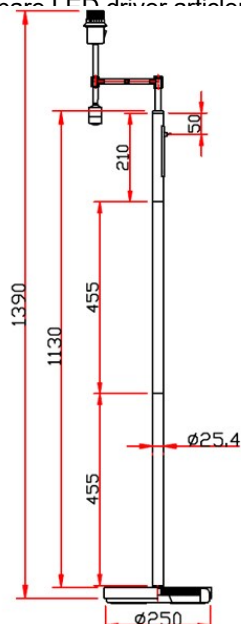

Product Specification: Orlando Stehleuchte Beige

15.09.2022

1988780-5504

BY
RYDÉNS
GNOSJÖ - SWEDEN
SINCE 1958

Dimmer

Dimmer included	No

Cable/Connection

Type of cable	Flat plastic
Cable length (cm)	250

Transformer

Transformer included	No

Technical properties

Socket 1	E27
Socket 1 Max Watt	60W
Socket 1	1pcs
Recommended bulb socket 1	LED classic
Socket 2	LED
Socket 2 Max Watt	3W
Bulb included	No
Switch position	Lampholder + pole
Indoor/Outdoor	indoor
Protection class	II
Material	Metal

LED

Color temperature (Kelvin)	3000
Lumen (Lm)	167
Color rendering index Ra	80
LED lifetime (h)	20000
Dimmable LED	No
Fixed/replaceable LED	Fixed
Bulb included	No
LED driver included	Yes
LED driver specs	350mA
Connection type LED driver	Terminal block
Spare LED artickelnnummer	02284-00
Spare LED driver artickelnnummer	02248-4000 el 02277-

Antique base with beige shade

byrydens.com
info@byrydens.se

AB Rydén i Gnosjö
Box138, SE-33523 Gnosjö, Sweden
Phone +46 (0) 370 33 30 40
info@byrydens.se
www.byrydens.com